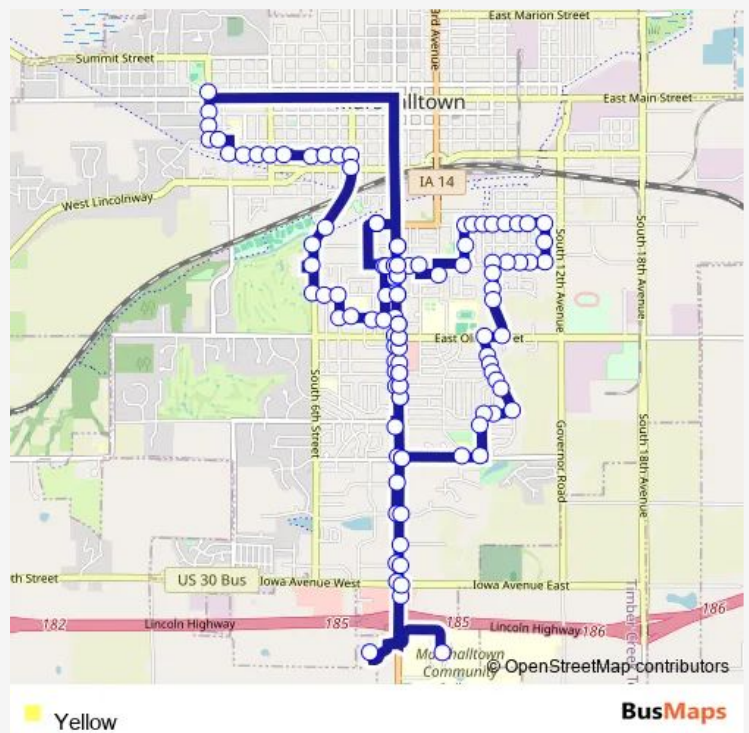

Santa Barbara Dr./S. Center St.

Westwood Dr./Frontage Rd.

Southridge Rd. & Center St.

Nicholas Dr./S. Center St.

W. Merle Hibbs Blvd/S. Center St.

Applebees

S. Center St./Iowa Ave.

Unity Point Hospital

Thursday 14:30

Friday 14:30

Saturday —

Sunday —

Route info

Direction: Marshalltown Arts & Civic Center (Macc)

Stops: 111

Trip Duration: 1 hour 30 min

S. Center St./W. Berle Rd.

S. Center St./La Frenz Ln

S. Center St./E. Merle Hibs Blvd

E. Southridge Rd./S. Center St.

Bohen St./S. Center St.

S. Center St./Palmer St.

Bobcat Academy

S. Center St./Edgeland Dr.

Henry Dr./S. 7th Ave.

Sundance / Christian school

Journey Church

Edgebrook Dr. & Olive St.

Edgebrook Dr./Eastview Rd.

Edgebrook Dr./Friendly Dr.

Edgebrook Dr./Thomas Dr.

Edgebrook Dr./S. 5th Ave.