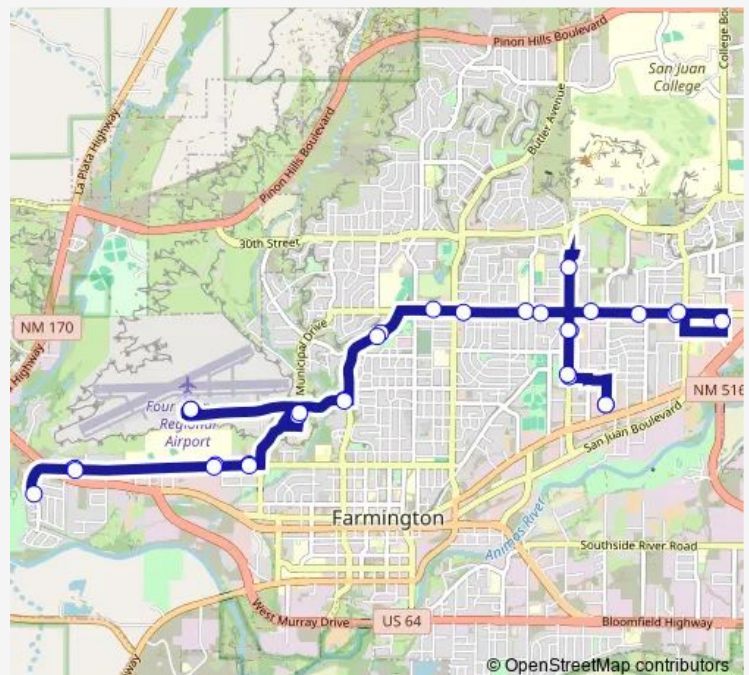

Westland Park & La Palma

Northgate Apts

Walmart West

Route schedule

Orchard Plaza — Orchard Plaza

Monday 07:00-17:00

Tuesday 07:00-17:00

Wednesday 07:00-17:00

Thursday 07:00-17:00

Friday 07:00-17:00

Saturday —

Sunday —

Route info

Direction: Orchard Plaza

Stops: 31

Trip Duration: 1 hour 0 min

Yellow

Magistrate Court on Apache St

City Hall

F. C. Regional Airport

Navajo St & Auburn Ave

Brookside Park

Walgreens

20th St & Knudsen Ave

Boys & Girls Club

Aquatic Center

Orchard Plaza

Yellow Bus time schedules and route maps are available in an offline PDF at busmaps.com. Use the busmaps.com website to see live bus times, train schedule or subway schedule, and step-by-step directions for all public transit in Farmington