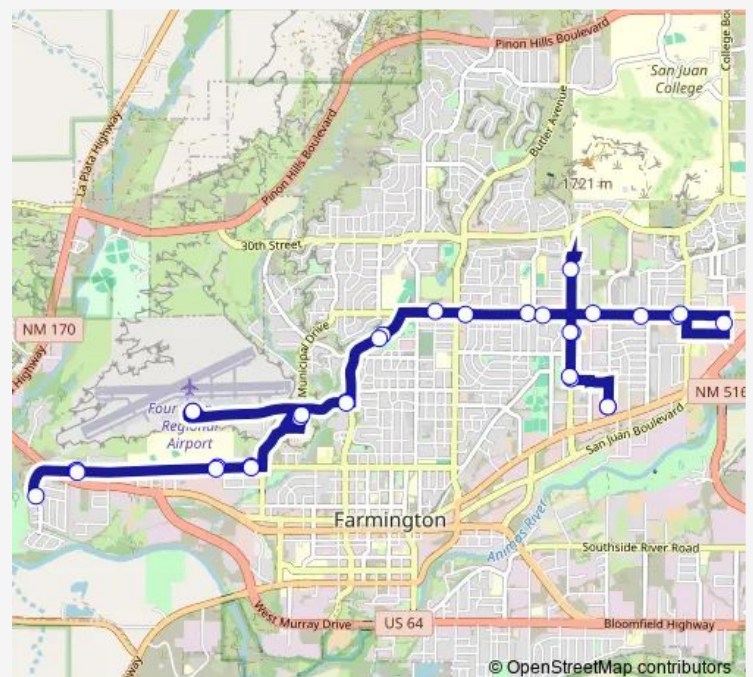

Walmart West

Route schedule

Orchard Plaza — Orchard Plaza

Monday 07:00-17:00

Tuesday 07:00-17:00

Wednesday 07:00-17:00

Thursday 07:00-17:00

Friday 07:00-17:00

Saturday —

Sunday —

Route info

Direction: Orchard Plaza

Stops: 31

Trip Duration: 1 hour 0 min

Yellow

Magistrate Court on Apache St

City Hall

F. C. Regional Airport

Navajo St & Auburn Ave

Brookside Park

Walgreens

20th St & Knudsen Ave

Boys & Girls Club

Aquatic Center