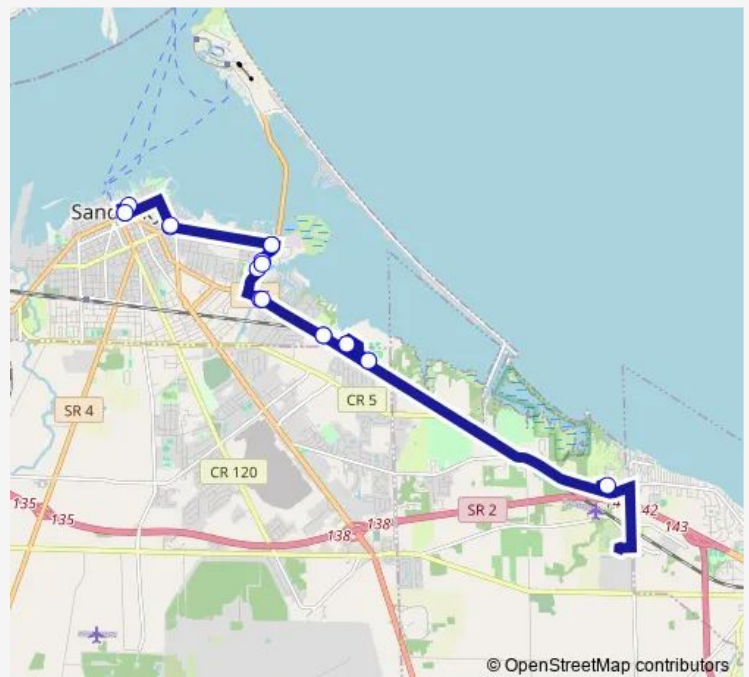

Direction

Washington & Wayne — Washington & Wayne

19 stops

[Open route schedule](#)

Washington & Wayne

B.G.S.U. Building

Meigs & Monroe

First & Cedar Point Drive (CP Dorms)

Cedar Point Sports Center

Knights Inn

Castaway Bay

Cedar Point Drive & River Ave (CP Express)

First & Cedar Point Drive (CP Dorms)

Meigs & First

Washington & Wayne

Route schedule

Washington & Wayne — Washington & Wayne

Monday 06:30-21:30

Tuesday 06:30-21:30

Wednesday 06:30-21:30

Thursday 06:30-21:30

Friday 06:30-21:30

Saturday 06:30-21:30

Sunday 06:30-21:30

Route info

Direction: Washington & Wayne

Stops: 19

Trip Duration: 1 hour 0 min

Yellow Bus time schedules and route maps are available in an offline PDF at busmaps.com. Use the busmaps.com website to see live bus times, train schedule or subway schedule, and step-by-step directions for all public transit in Sandusky