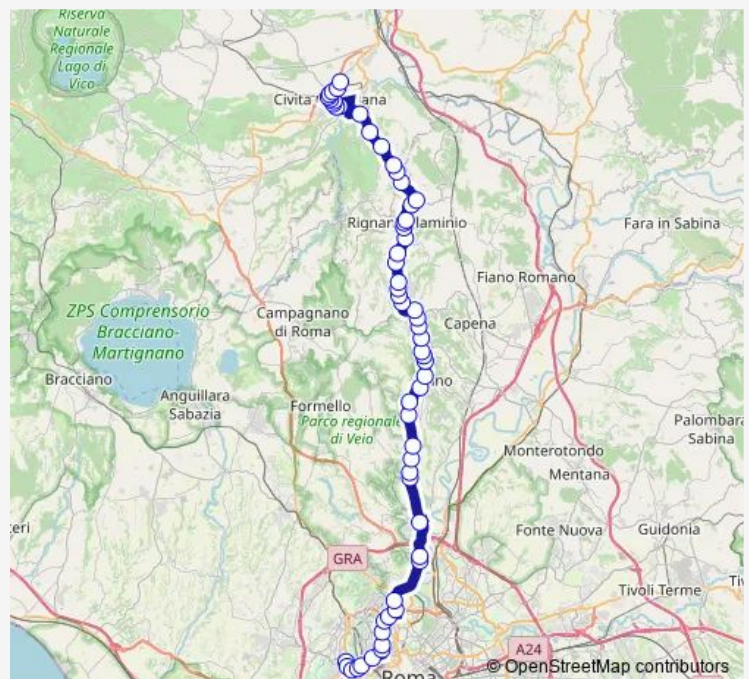

Route schedule

Roma | Capolinea Cornelia # f1 — Civita | Via Terni Via Palombara # f2266

Monday 05:35

Tuesday 05:35

Wednesday 05:35

Thursday 05:35

Friday 05:35

Saturday 05:35

Sunday —

Route info

Direction: Roma | Capolinea Cornelia # f1

Stops: 59

Trip Duration: 1 hour 25 min

Roma Cornelia - Civita Castellana # Cc699d

Riano | Via Flaminia Via Colle Rose # f2242

Riano | Via Flaminia Via Codette # f2243