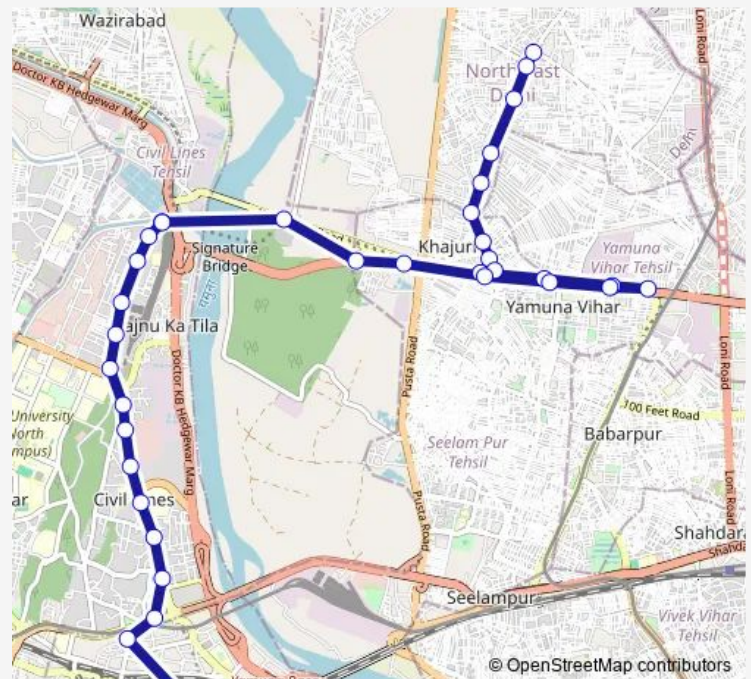

Gurudwara Nanak Sar

Wazirabad Crossing Nehru Vihar Crossing

Nehru Vihar Xing

Route schedule

Karawal Nagar Terminal — Old Delhi Railway Station

Monday 14:50-19:35

Tuesday 14:50-19:35

Wednesday 14:50-19:35

Thursday 14:50-19:35

Friday 14:50-19:35

Saturday 14:50-19:35

Sunday 14:50-19:35

Route info

Direction: Karawal Nagar Terminal

Stops: 35

Trip Duration: 1 hour 5 min