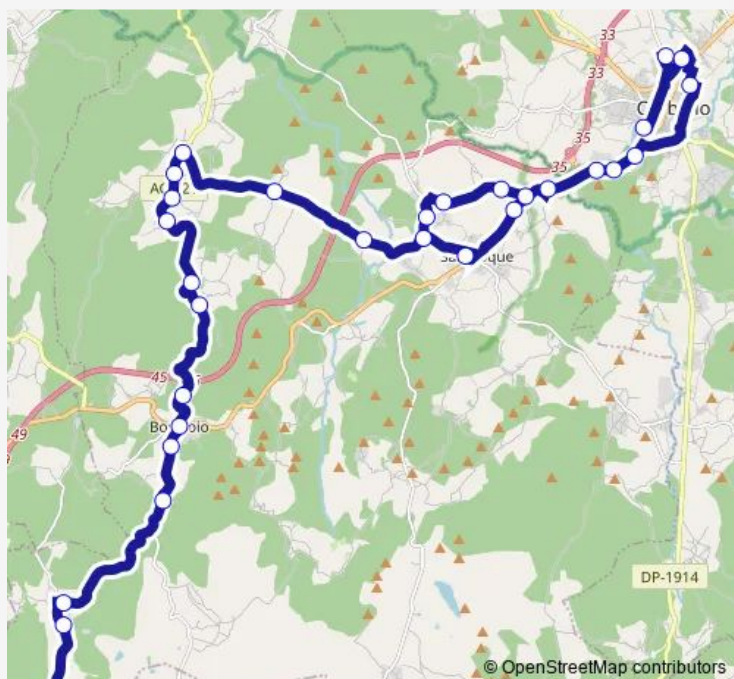

Thursday 14:10

Friday 14:10

Saturday —

Sunday —

Route info

Direction: Carballo E.A.

Stops: 30

Trip Duration: 0 hour 55 min

Route info

Direction: Rial

Stops: 30

Trip Duration: 0 hour 55 min

A Barreira

IES Alfredo Brañas

Centro Medico

IES Isidro Parga Pondal