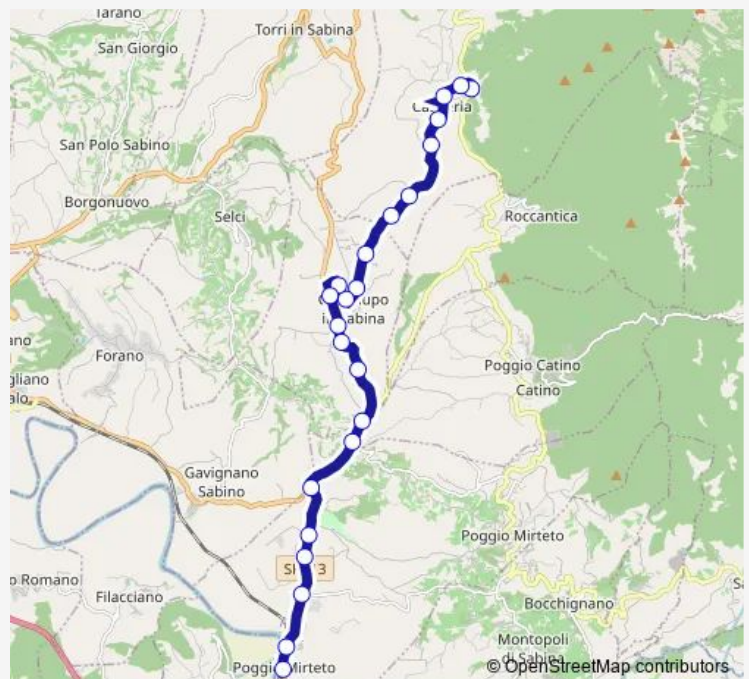

Poggio Mirteto | Via Passo Corese (Capacqua) # f10303

Route schedule

Casperia | Via Marconi Via Finocchieto # f10387 — Poggio Mirteto | Stazione FS # f10599

Monday 14:05-17:20

Tuesday 14:05-17:20

Wednesday 14:05-17:20

Thursday 14:05-17:20

Friday 14:05-17:20

Saturday —

Sunday —

Route info

Direction: Casperia | Via Marconi Via Finocchieto # f10387

Stops: 23

Trip Duration: 0 hour 23 min

Casperia - Poggio Mirteto Scalo # Pm19a

Poggio Mirteto | Scalo # f10305

Poggio Mirteto | Stazione FS # f10599

Bus time schedules and route maps are available in an offline PDF at busmaps.com. Use the busmaps.com website to see live bus times, train schedule or subway schedule, and step-by-step directions for all public transit in Cantalupo in Sabina