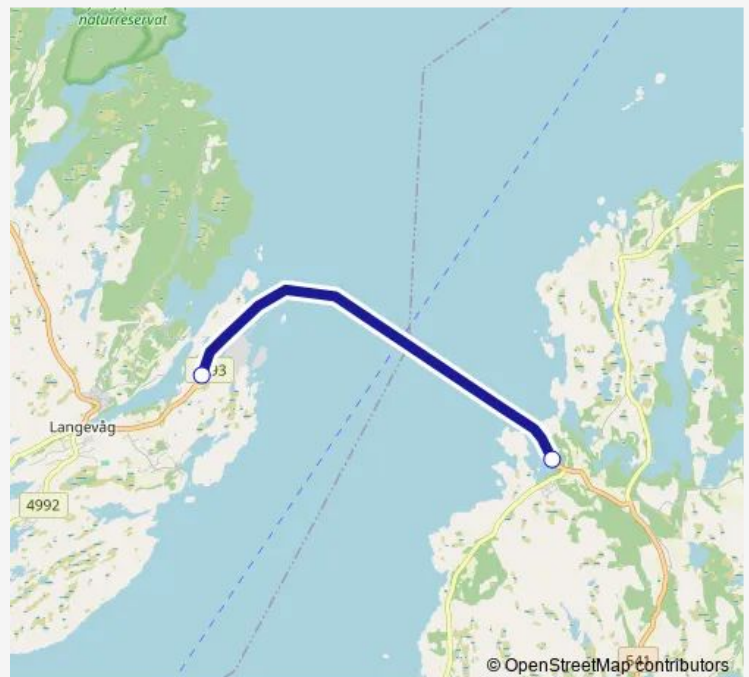

Ferry 1030 Langevåg - Buavåg

[Go to website](#)**Direction**

Langevåg ferjekai — Buavåg ferjekai

2 stops

[Open route schedule](#)

Langevåg ferjekai

Buavåg ferjekai

Route schedule

Langevåg ferjekai — Buavåg ferjekai

Monday	05:45-22:00
Tuesday	05:45-22:00
Wednesday	05:45-22:00
Thursday	05:45-22:00
Friday	05:45-22:00
Saturday	08:00-22:00
Sunday	09:00-22:00

Route info

Direction: Langevåg ferjekai

Stops: 2

Trip Duration: 0 hour 20 min

■ 1030 — Langevåg - Buavåg

Direction

Buavåg ferjekai — Langevåg ferjekai

2 stops

[Open route schedule](#)

Buavåg ferjekai