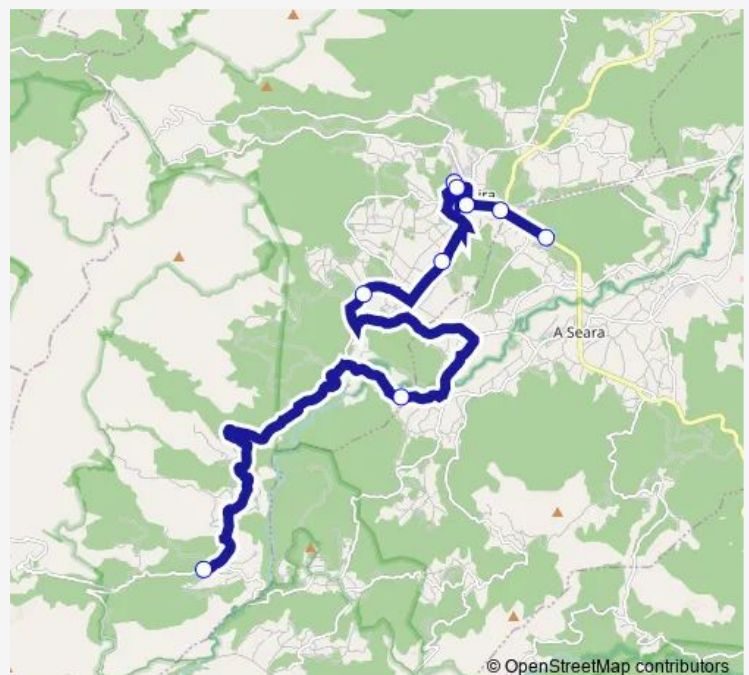

Ferreira DO Valadouro (Ca — Costa DE Arriba

Monday 14:24

Tuesday 14:24

Wednesday 14:24

Thursday 14:24

Friday 13:59

Saturday —

Sunday —

Route info

Direction: Ferreira DO Valadouro (Ca

Stops: 9

Trip Duration: 0 hour 50 min

■ Xg719005 — Ferreira do Valadouro (casa da cultura)-
Costa de Arriba

Direction

Costa DE Arriba — Ferreira DO Valadouro (Ca

9 stops

[Open route schedule](#)

Costa DE Arriba

Leirado

Albariña

Caamonde

O Cruce

Plaza

Thursday 07:30

Friday 07:30

Saturday —

Sunday —

Route info

Direction: Costa DE Arriba

Stops: 9

Trip Duration: 0 hour 50 min