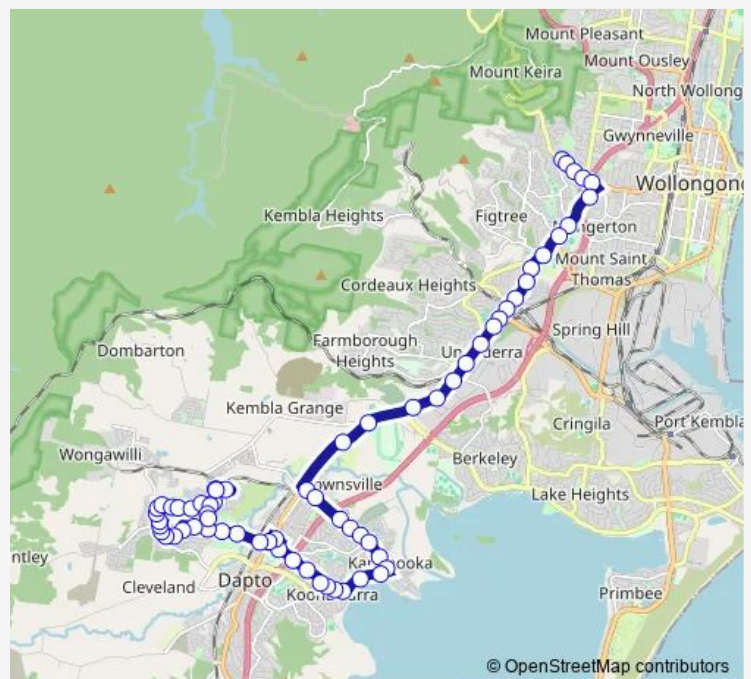

Princes Hwy At Orangegroove Av

Princes Hwy At Canterbury Rd

### Route schedule

Edmund Rice College, Mt Keira Rd — Horsley Dr At Parkdale Av

Monday	14:10
Tuesday	14:10
Wednesday	14:10
Thursday	14:10
Friday	14:10
Saturday	—
Sunday	—

### Route info

Direction: Edmund Rice College, Mt Keira Rd

Stops: 66

Trip Duration: 0 hour 50 min

Kembla Grange Station, Princes Hwy

Princes Hwy At Kembla Grange Pl

Kanahooka Rd After Prince Edward Dr

Kanahooka Rd After St Lukes Av