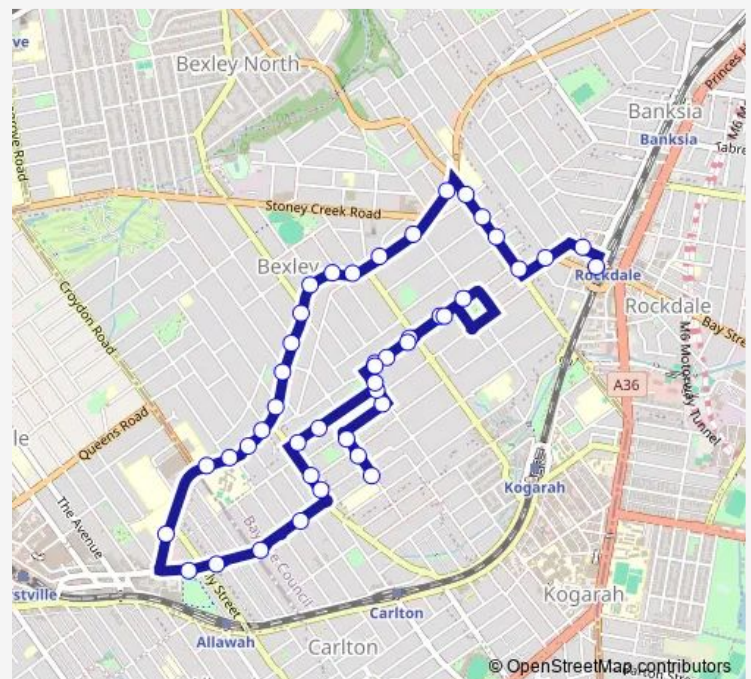

Percival St Before Bruce St

Percival St At Wallace St

Wallace St At Verdun St

Verdun St At Rawson Av

Caledonian St Opp Verdun St

Caledonian St At Queen Victoria St

Caledonian St Before Seaforth St

Caledonian St Opp Seaforth Park

Caledonian St After Seaforth St

Caledonian St After Queen Victoria St

47 Caledonian St

Caledonian St Before Verdun St

Verdun St Opp Rawson Av

Rawson Av After Percival St

Rawson Av Before St Vincent Rd

Willison Rd At Bruce St

Willison Rd At Milsop St

Durham St At High St

Durham St At Xenia Av

Route schedule

Percival St Opp Byrnes St — Rockdale Station, Railway St, Stand G

Monday 15:30

Tuesday 15:30

Wednesday 15:05-15:20

Thursday 15:30

Friday 15:05-15:20

Saturday —

Sunday —

Route info

Direction: Percival St Opp Byrnes St

Stops: 44

Trip Duration: 0 hour 30 min