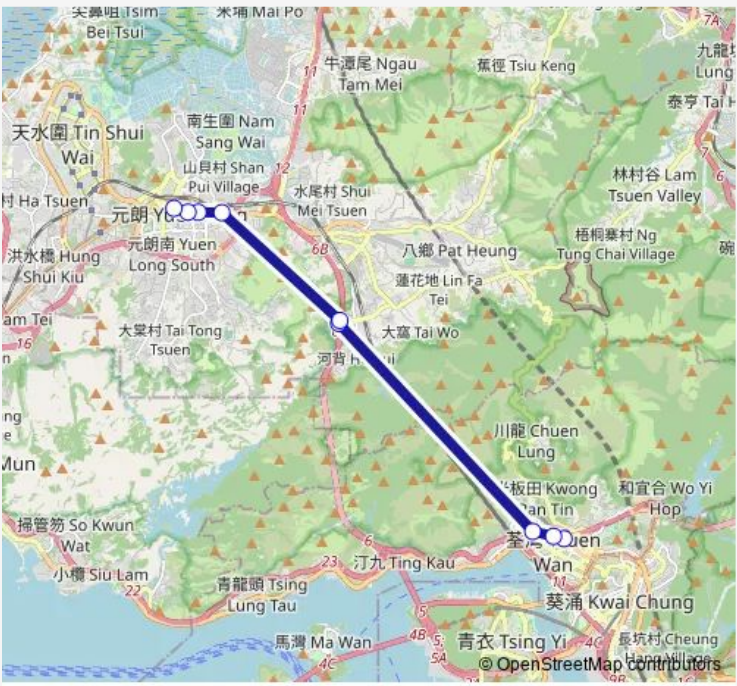

- [Kmb] Tsuen WAN Station BUS Terminus[[Xb] Tsuen WAN Station NAM Fung Centre BUS Terminus
- [Kmb] Wing Hong House FUK LOI Estate[[Lwb] Wing Hong House FUK LOI Estate
- [Kmb] Tsuen King Circuit Flyover[[Lwb] Tsuen King Circuit Flyover
- [Kmb] TAI LAM Tunnel Bbi
- [Ctb] TAI LAM Tunnel Toll Plaza[[Kmb] TAI LAM Tunnel Bbi[[Lwb] TAI LAM Tunnel Bbi
- [Kmb] Yoho Mall I[[Lwb] Yoho Mall I
- [Kmb] YAU SAN Street Yuen Long[[Lwb] YAU SAN Street[[Nlb] YAU SAN Street
- [Kmb] TAI Tong Road Yuen Long[[Lrtfeeder] TAI Tong Road (LR TAI Tong Road Stop)[[Lwb] TAI Tong Road[[Nlb] TAI Tong Road
- [Kmb] Yuen Long (West) BUS Terminus[[Lrtfeeder] Yuen Long West

Route schedule

[Kmb] Tsuen WAN Station BUS Terminus[[Xb] Tsuen WAN Station NAM Fung Centre BUS Terminus — [Kmb] Yuen Long (West) BUS Terminus[[Lrtfeeder] Yuen Long West

Monday	05:30-22:10
Tuesday	05:30-22:10
Wednesday	05:30-22:10
Thursday	05:30-22:10
Friday	05:30-22:10
Saturday	05:30-22:10
Sunday	05:30-21:30

Route info

Direction: [Kmb] Tsuen WAN Station BUS Terminus[[Xb] Tsuen WAN Station NAM Fung Centre BUS Terminus

Stops: 9

Trip Duration: 0 hour 31 min

68M — Tsuen WAN Station - Yuen Long (West) B/T BusMaps

Direction

Monday 06:10-23:10

Tuesday 06:10-23:10

Wednesday 06:10-23:10

Thursday 06:10-23:10

Friday 06:10-23:10

Saturday 06:10-22:30

Sunday 06:10-21:30

Route info