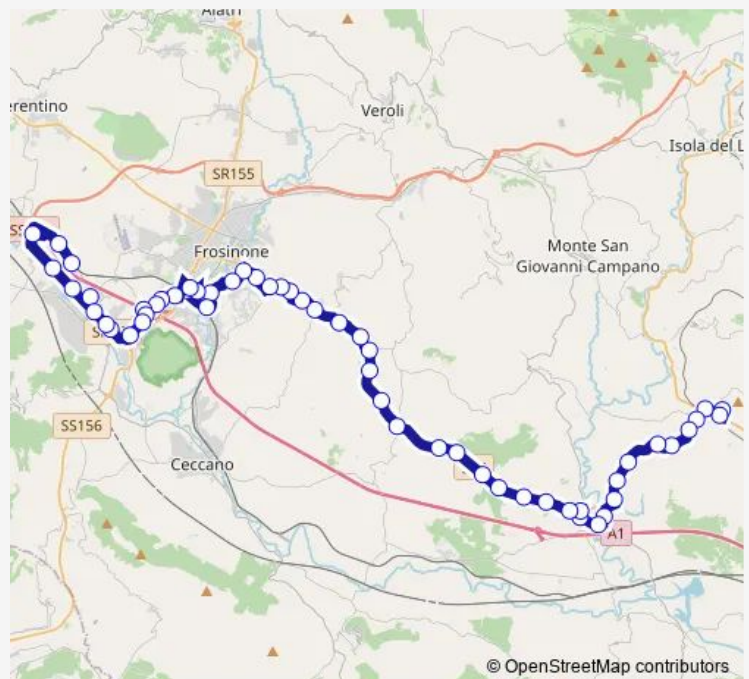

Ceprano | Via Casilina Via Cese # f5331

Ceprano | Sfratti # f5332

Ceprano | Via Casilina (Km 100) # f5333

Pofi | Via Casilina Via Colle Lisi # f5334

Pofi | Via Casilina Via Colle Ceraso # f5335

Route schedule

Arce | Via Marconi Via Magni # f5271 — Frosinone | Via Ponticelli # f5827

| | |
|-----------|-------|
| Monday | 12:45 |
| Tuesday | 12:45 |
| Wednesday | 12:45 |
| Thursday | 12:45 |
| Friday | 12:45 |
| Saturday | — |
| Sunday | — |

Route info

Direction: Arce | Via Marconi Via Magni # f5271

Stops: 55

Trip Duration: 1 hour 2 min

Arce - Frosinone (Comune) # So26a

Ripi | bivio via Casilina # f1987

Ripi | Via Casilina Via Sabatino # f5337

Ripi | Via Casilina Via Porroni # f5338