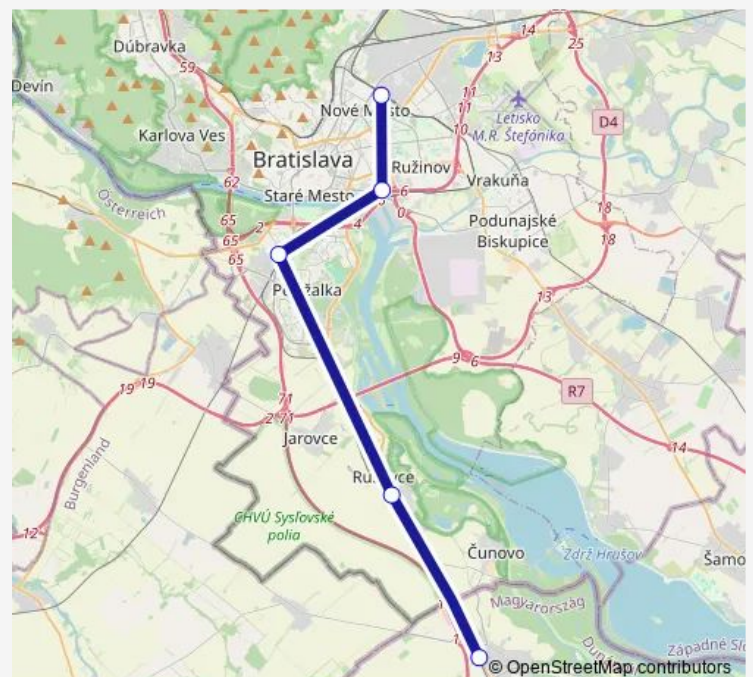

Rail Bratislava-N.Mesto-Rajka

[Go to website](#)

Direction

Rajka — Bratislava-N.Mesto

5 stops

[Open route schedule](#)

Rajka

Rusovce

Bratislava-Petržalka

Bratislava ústredná nákladná stanic

Bratislava-N.Mesto

Route schedule

Rajka — Bratislava-N.Mesto

Monday	—
Tuesday	—
Wednesday	—
Thursday	—
Friday	—
Saturday	05:49
Sunday	05:49

Route info

Direction: Rajka

Stops: 5

Trip Duration: 0 hour 38 min

Bratislava-N.Mesto-Rajka

Rail time schedules and route maps are available in an offline PDF at busmaps.com. Use the busmaps.com website to see live bus times, train schedule or subway schedule, and step-by-step directions for all public transit in Bratislava