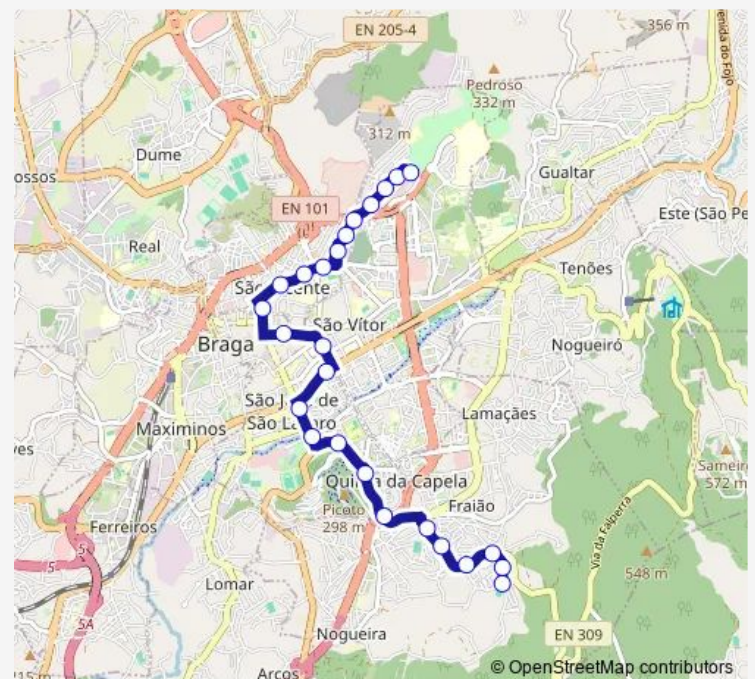

### Route schedule

Boavista (Barral li) — Areal

Monday

—

Tuesday

—

Wednesday

—

### Route info

Direction: Boavista (Barral li)

Stops: 25

Trip Duration: 0 hour 30 min

019 — Areal - Boavista

BusMaps

Domingos Pereira

Quinta Passos I