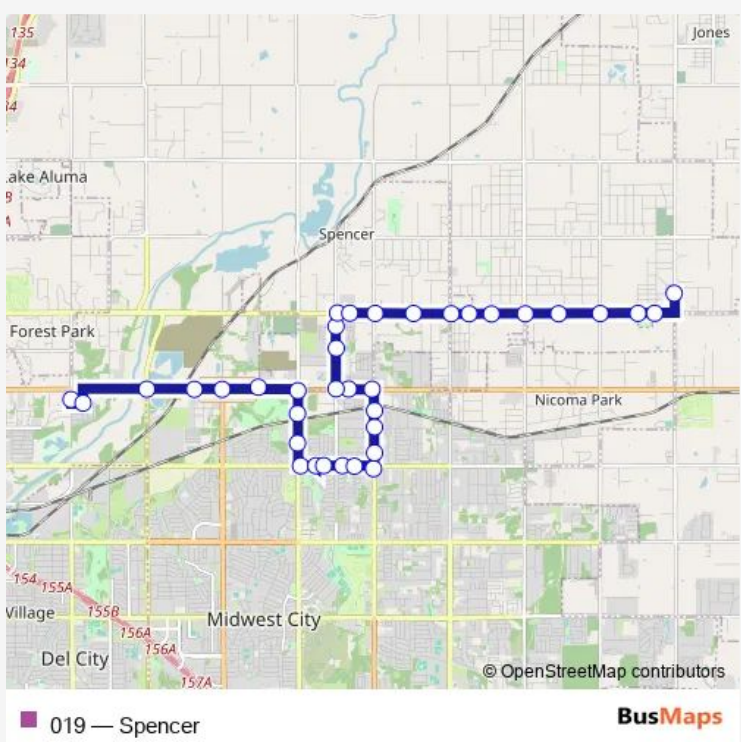

Bus 019 Spencer

[Go to website](#)

Direction
 N Coltrane RD @ NE 20th St — NE 39th ST @ N Hiwassee Rd

36 stops

[Open route schedule](#)

- N Coltrane RD @ NE 20th St
- Peachtree ST @ NE 20th St
- NE 23rd ST @ Sooner Rd
- NE 23rd ST @ Hughson
- NE 23rd ST @ N AIR Depot Blvd
- NE 23rd ST @ Workforce Ok
- N Midwest Blvd @ NE 23rd St
- N Midwest Blvd @ NE 18th St
- N Midwest Blvd @ NE 16th St
- NE 10th ST @ N Midwest Blvd
- NE 10th ST @ Cypress Cv
- NE 10th ST @ Dogwood Dr
- NE 10th ST @ Parkwoods Ln
- NE 10th ST @ Oakview Dr
- NE 10th ST @ N Douglas Blvd
- N Douglas Blvd @ Meadow Ridge Apts
- N Douglas Blvd @ NE 16th St
- N Douglas Blvd @ NE 19th St
- NE 23rd ST @ N Douglas Blvd
- NE 23rd ST @ Family Dollar
- Spencer RD @ NE 23rd St

Route schedule

N Coltrane RD @ NE 20th St — NE 39th ST @ N Hiwassee Rd

Monday	05:45-18:45
Tuesday	05:45-18:45
Wednesday	05:45-18:45
Thursday	05:45-18:45
Friday	05:45-18:45
Saturday	—
Sunday	—

Route info

Direction: N Coltrane RD @ NE 20th St

Stops: 36

Trip Duration: 0 hour 30 min

Spencer RD @ Star Spencer Hs

Spencer RD @ NE 34th Pl

NE 36th ST @ Spencer Rd

NE 36th ST @ Stumpff

NE 36th ST @ N Douglas Blvd

NE 36th ST @ Shady Nook Way

NE 39th ST @ N Hiwassee Rd

Direction

NE 39th ST @ N Hiwassee Rd — N Coltrane RD @ NE 20th St

35 stops

[Open route schedule](#)

NE 39th ST @ N Hiwassee Rd

NE 39th ST @ Dunjee Blvd

Adair ST @ NE 38th St