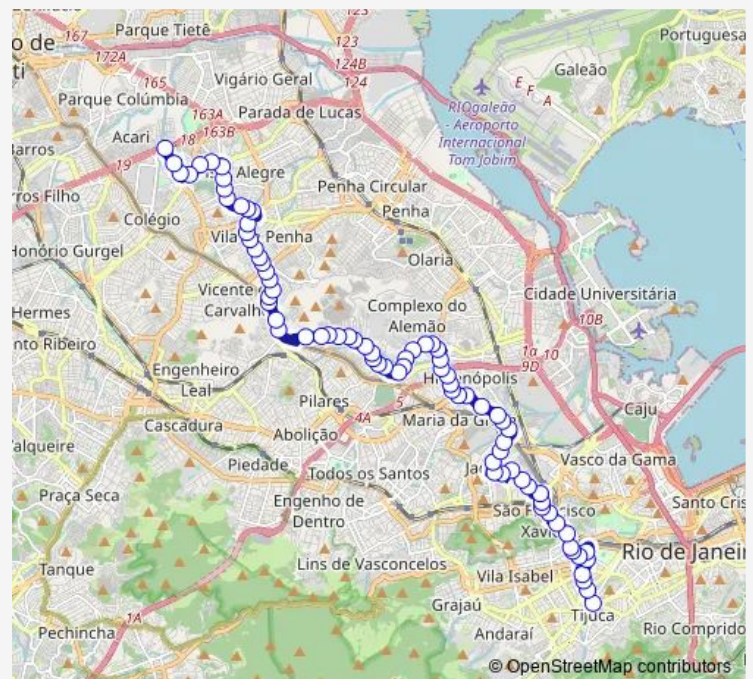

### Route schedule

Ponto Final: Saens Peña : Linha 629 — Ponto Final: Irajá : Horácio Wells

Monday 00:00

Tuesday 00:00

Wednesday 00:00

Thursday 00:00

Friday 00:00

Saturday 00:00

### Route info

Direction: Ponto Final: Saens Peña : Linha 629

Stops: 78

Trip Duration: 0 hour 47 min

SN629 — Irajá - Saens Peña

Matapi

Viúva Cláudio

Santo Antônio