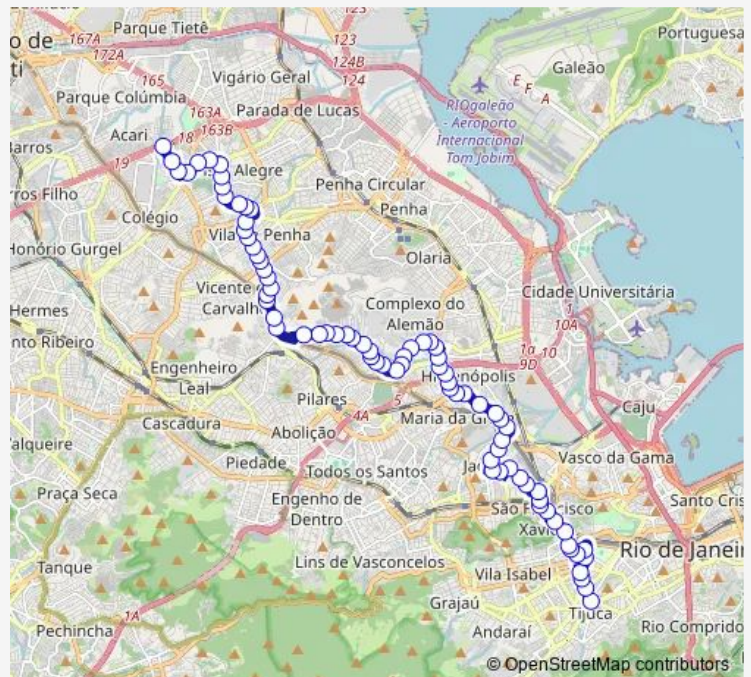

Gravataí

Flack

Sarandi

Route schedule

Ponto Final: Saens Peña : Linha 629 — Ponto Final: Irajá : Horácio Wells

Monday 00:00

Tuesday 00:00

Wednesday 00:00

Thursday 00:00

Friday 00:00

Saturday 00:00

Sunday 00:00

Route info

Direction: Ponto Final: Saens Peña : Linha 629

Stops: 78

Trip Duration: 0 hour 51 min