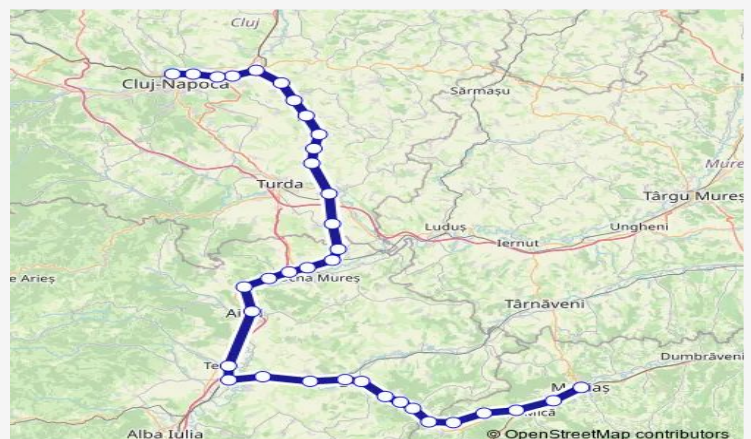

## Route info

Direction: Mediaş

Stops: 35

Trip Duration: 3 hour 57 min

Mirăslău h.

Decea h.

Unirea Hm.

Unirea hc.