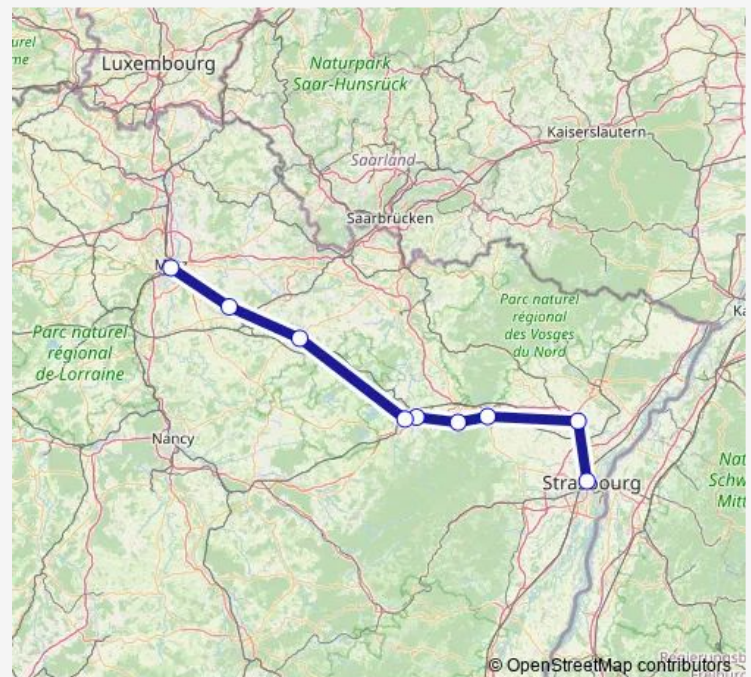

Rail K32 Strasbourg - Metz[Go to website](#)**Direction**

Sarrebourg — Strasbourg

5 stops

[Open route schedule](#)

Sarrebourg

Réding

Saverne

Brumath

Strasbourg

Route schedule

Sarrebourg — Strasbourg

Monday	—
Tuesday	07:24-07:27
Wednesday	07:24-07:27
Thursday	07:24-07:27
Friday	07:24-07:27
Saturday	07:24-07:25
Sunday	—

Route info

Direction: Sarrebourg

Stops: 5

Trip Duration: 0 hour 45 min

K32 — Strasbourg - Metz

BusMaps

Direction

Metz — Sarrebourg

3 stops

[Open route schedule](#)

Metz

Trip Duration: 2 hour 1 min

Direction

Strasbourg — Metz

9 stops

[Open route schedule](#)

Strasbourg

Brumath

Saverne