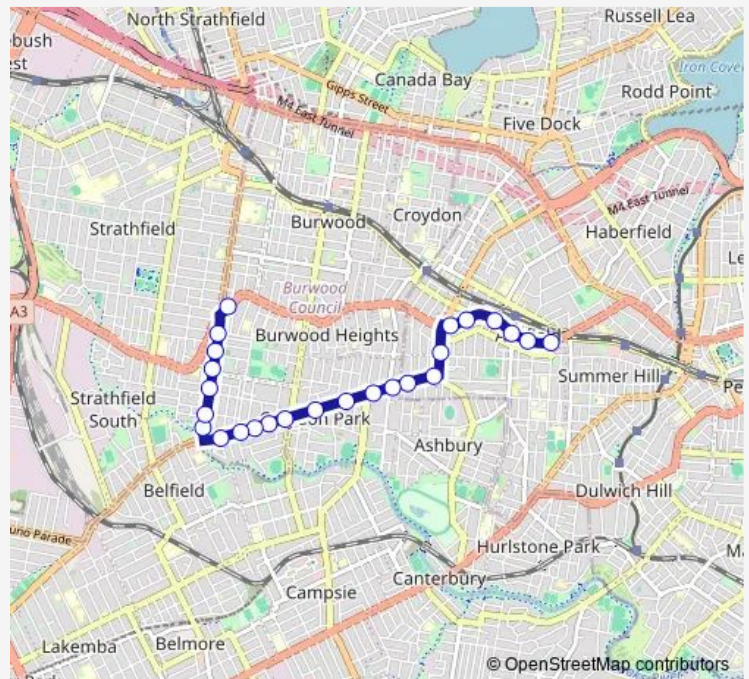

School Bus 718s Ashfield Boys High School to Broadway, Enfield

Go to website

Direction

Liverpool Rd Opp Ashfield Boys High School — The Broadway, Liverpool Rd

25 stops

[Open route schedule](#)

- Liverpool Rd Opp Ashfield Boys High School
- Liverpool Rd Opp Murrell St
- Ashfield Station, Liverpool Rd, Stand G
- Liverpool Rd At Knox St
- Liverpool Rd At Lapish Av
- Ashfield Rsl, Liverpool Rd
- Milton St At Arthur St
- Georges River Rd After Watson Av
- Georges River Rd Opp Holborow St
- Georges River Rd Before Croydon Av
- Georges River Rd Opp Croydon Park Public School
- Georges River Rd At Clyde St
- Georges River Rd At Balmoral Av
- Georges River Rd After Burwood Rd
- Georges River Rd After McCall Av
- Georges River Rd Opp Rawson St
- Georges River Rd Before Lees Av
- Georges River Rd At Walsh Av
- Coronation Pde After Punchbowl Rd
- Coronation Pde At Chiswick St

Route schedule

Liverpool Rd Opp Ashfield Boys High School — The Broadway, Liverpool Rd

Monday	15:20
Tuesday	15:20
Wednesday	14:40
Thursday	14:40
Friday	—
Saturday	—
Sunday	—

Route info

Direction: Liverpool Rd Opp Ashfield Boys High School

Stops: 25

Trip Duration: 0 hour 23 min

Coronation Pde Opp Tangarra St

Coronation Pde At Hill St

Coronation Pde Opp St Thomas' Anglican Church

Coronation Pde At Plymouth St

The Broadway, Liverpool Rd

718s School Bus time schedules and route maps are available in an offline PDF at busmaps.com. Use the busmaps.com website to see live bus times, train schedule or subway schedule, and step-by-step directions for all public transit in Sydney