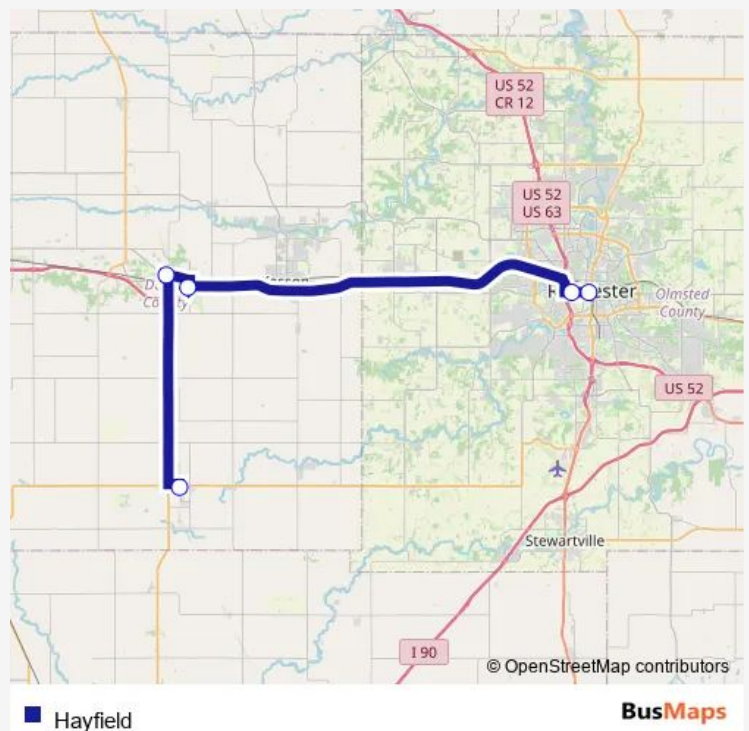

Bus Hayfield

[Go to website](#)

Direction

Hayfield Commuter Lot — 2nd Ave. SW & 2nd St. SW (East side, North)

5 stops

[Open route schedule](#)

Hayfield Commuter Lot

Dodge Center American Legion

Dodge Center Park & Ride Lot

St. Mary's Hospital

2nd Ave. SW & 2nd St. SW (East side, North)

Route schedule

Hayfield Commuter Lot — 2nd Ave. SW & 2nd St. SW (East side, North)

Monday 06:50

Tuesday 06:50

Wednesday 06:50

Thursday 06:50

Friday 06:50

Saturday —

Sunday —

Route info

Direction: Hayfield Commuter Lot

Stops: 5

Trip Duration: 0 hour 50 min

Direction

Hayfield Commuter Lot — 2nd Ave. SW & 2nd St. SW (East side, North)

7 stops

[Open route schedule](#)

Hayfield Commuter Lot

Dodge Center American Legion

Kasson Commuter Lot

Byron 2nd Ave. & Frontage Rd.