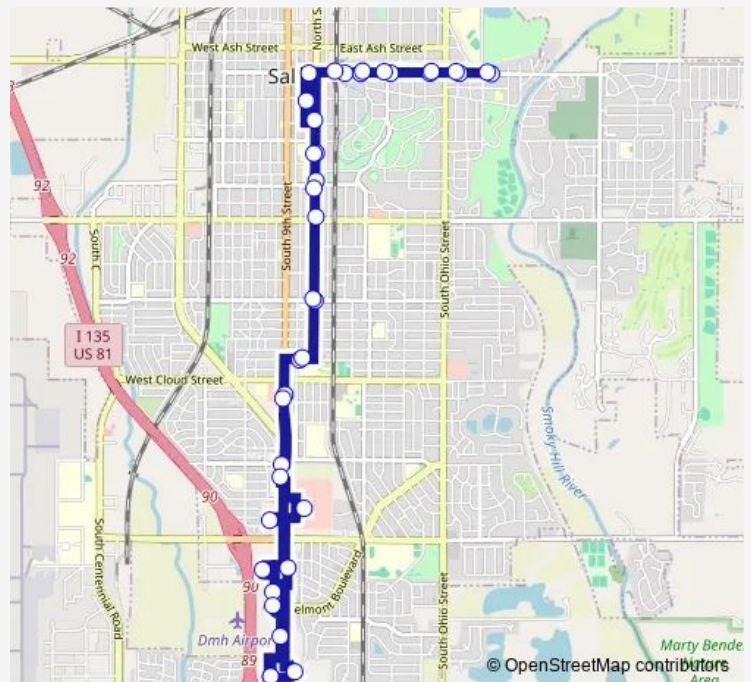

Bus Yellow Peak Yellow AM Peak

[Go to website](#)

Direction
 Walmart (2900 S. 9th) — Walmart (2900 S. 9th)
 38 stops
[Open route schedule](#)

- Walmart (2900 S. 9th)
- Sams Club (2919 Market Place)
- Hong Kong Buffett (2515 Market Place)
- Central Mall (main entrance)
- Fountain Plaza (Planet & Otto)
- Kraft Manor Shopping Center
- KWU by Crosswalk (Claflin & Highland)
- Santa Fe Wave & Ride (Claflin to Crawford)
- Santa Fe & Crawford
- Santa Fe & Prescott
- Salina Regional Health Ctr (Parking Garage)
- 7th & Walnut
- United Building (Iron & 7th)
- Burger King (316 E Iron)
- Speedy Wash (514 E. Iron)
- Iron & Oakdale
- 1006 E Iron
- Iron & Connecticut
- Woodland Corporate Center (Ssa)
- Iron Wood Apts (1409 E. Iron)
- 1125 E. Iron

Route schedule

Walmart (2900 S. 9th) — Walmart (2900 S. 9th)

Monday	06:03
Tuesday	06:03
Wednesday	06:03
Thursday	06:03
Friday	06:03
Saturday	—
Sunday	—

Route info

Direction: Walmart (2900 S. 9th)

Stops: 38

Trip Duration: 1 hour 0 min

Yellow Peak — Yellow AM Peak

1027 E Iron

East Iron Office Complex (645 E. Iron)

Dollar General (511 E Iron)

Iron & 4th Street (On Bridge)

Santa Fe & Mulberry (256 S. Santa Fe)

Salina Regional Health Ctr (Entrance)

Friday 12:25

Saturday —

Sunday —

Route info

Direction: 7th & Walnut

Stops: 38

Trip Duration: 1 hour 0 min

Tucson's Steakhouse (2750 S. 9th)