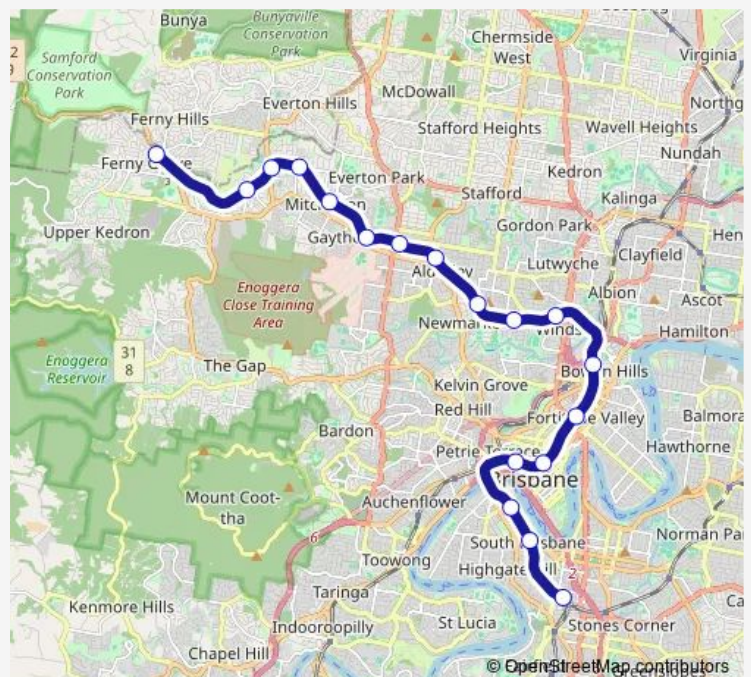

Tuesday 05:05-18:47

Wednesday 05:05-18:47

Thursday 05:05-18:47

Friday 05:05-23:08

Saturday —

Sunday —

Route info

Direction: Ferny Grove station, platform 1

Stops: 18

Trip Duration: 0 hour 45 min

Direction

Ferny Grove station, platform 1 — Roma Street station, platform 8

15 stops

[Open route schedule](#)

Ferny Grove station, platform 1

Keperra station, platform 1