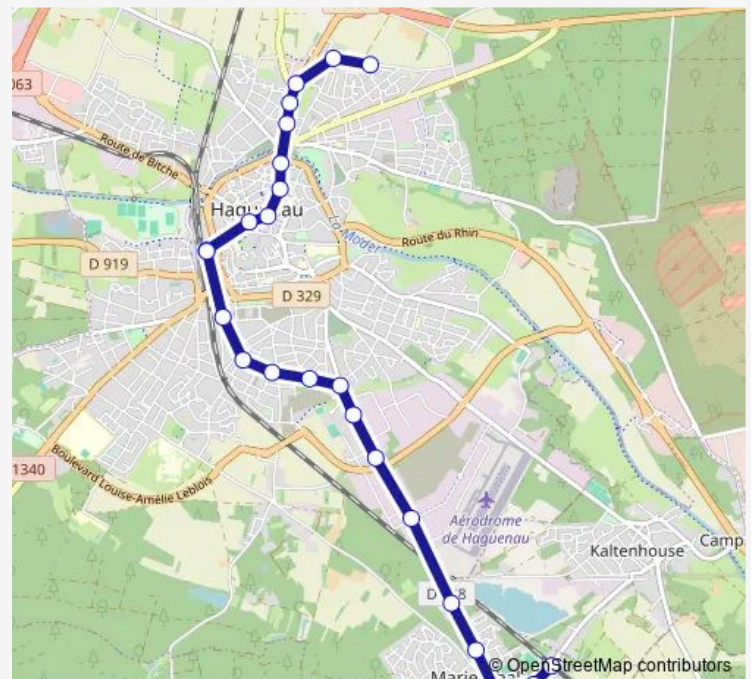

### Route schedule

Chemin du Parcage — Gare de Marienthal

Monday	06:33-19:33
Tuesday	06:33-19:33
Wednesday	06:33-19:33
Thursday	06:33-19:33
Friday	06:33-19:33
Saturday	06:33-19:33
Sunday	—

### Route info

Direction: Chemin du Parcage

Stops: 24

Trip Duration: 0 hour 25 min

LIGNE3 — Chemin du Parcage > Gare de Marienthal

Basilique

Pélerins

Gare de Marienthal

## Route info

Direction: Gare de Marienthal

Stops: 25

Trip Duration: 0 hour 26 min

## Route info

Direction: Gare de Marienthal

Stops: 25

Trip Duration: 0 hour 26 min

LIGNE3 Bus time schedules and route maps are available in an offline PDF at [busmaps.com](https://busmaps.com). Use the [busmaps.com](https://busmaps.com) website to see live bus times, train schedule or subway schedule, and step-by-step directions for all public transit in Haguenau