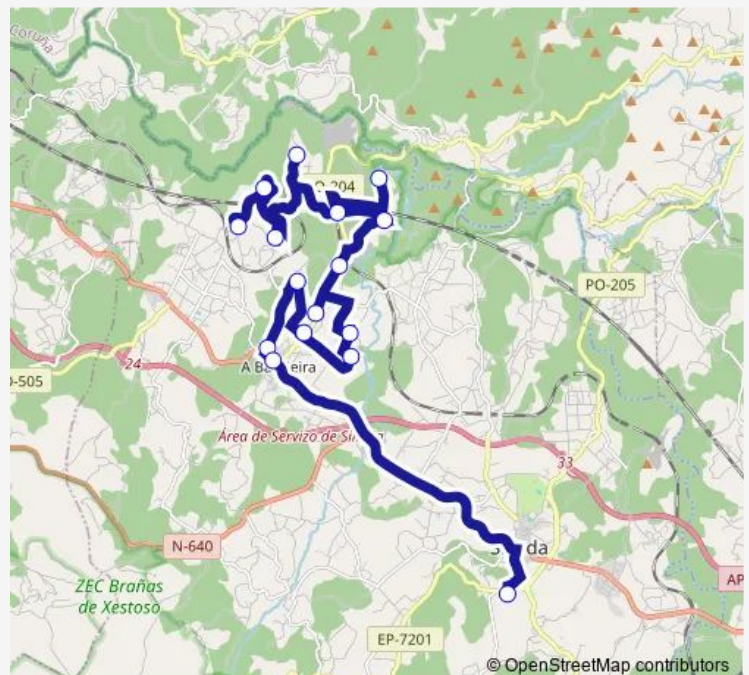

Andamallo

A Moa

Outeiro

Bandeira li

Bandeira

IES Pintor Colmeiro

Route schedule

Covas — IES Pintor Colmeiro

Monday	07:55
Tuesday	07:55
Wednesday	07:55
Thursday	07:55
Friday	07:55
Saturday	—
Sunday	—

Route info

Direction: Covas

Stops: 16

Trip Duration: 0 hour 50 min

■ Xg860023 — IES Pintor Colmeiro-Covas

Direction

Abades

Reboreda

Covas

Route schedule

IES Pintor Colmeiro — Covas

Monday	14:30
Tuesday	14:30
Wednesday	14:30
Thursday	17:30
Friday	14:30
Saturday	—
Sunday	—

Route info

Direction: IES Pintor Colmeiro