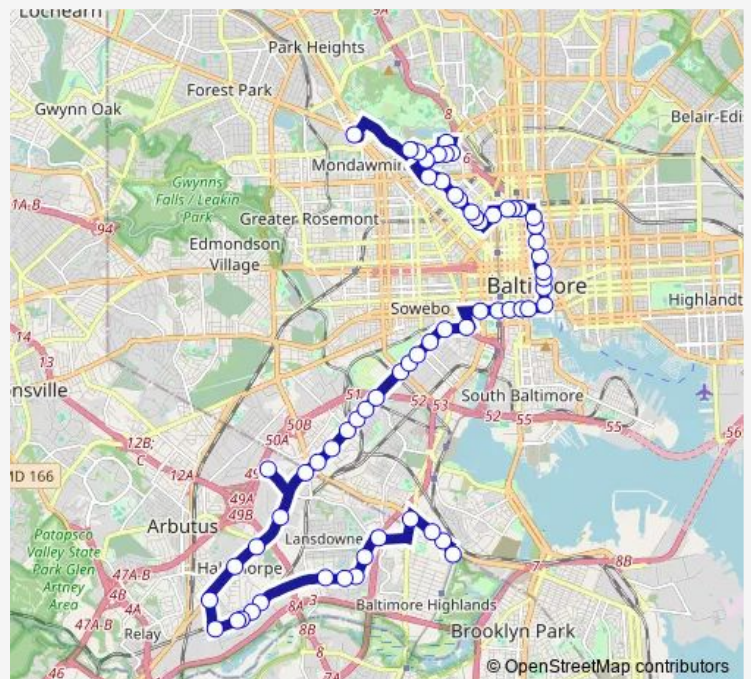

Whitelock ST & Brookfield AVE wb

Whitelock ST & Eutaw PL wb

North AVE & Madison AVE fs eb

Eutaw PL & Presstman ST sb

Eutaw PL & Mcmechen ST sb

Eutaw PL & Lafayette AVE sb

Eutaw PL & Dolphin ST sb

Eutaw ST & 29th Division ST opp sb

Eutaw ST & Preston ST fs sb

MLK Blvd & Linden AVE ns

Chase ST & Park AVE nb

Biddle ST & Maryland AVE eb

Route schedule

Mondawmin Metro Station BAY 9 — Patapsco Lightrail Station BAY 4

Monday	03:34-02:35 <sup>+1</sup>
Tuesday	03:28-02:35 <sup>+1</sup>
Wednesday	03:28-02:35 <sup>+1</sup>
Thursday	03:28-02:35 <sup>+1</sup>
Friday	03:28-02:35 <sup>+1</sup>
Saturday	03:28-01:35 <sup>+1</sup>
Sunday	05:00-02:40 <sup>+1</sup>

Route info

Direction: Mondawmin Metro Station BAY 9

Stops: 72

Trip Duration: 1 hour 7 min

CityLink YELLOW — Mondawmin - Patapsco

Biddle ST & Charles ST eb

Biddle ST & Saint Paul ST eb

Guilford AVE & Eager ST sb

Guilford AVE & Madison ST fs sb

Guilford AVE & Centre ST fs sb

Guilford AVE & Pleasant ST sb

Guilford AVE & Saratoga ST fs sb

Guilford AVE & Fayette ST fs sb

South ST & Water ST sb

Lombard St & Calvert St

Lombard St & Light St