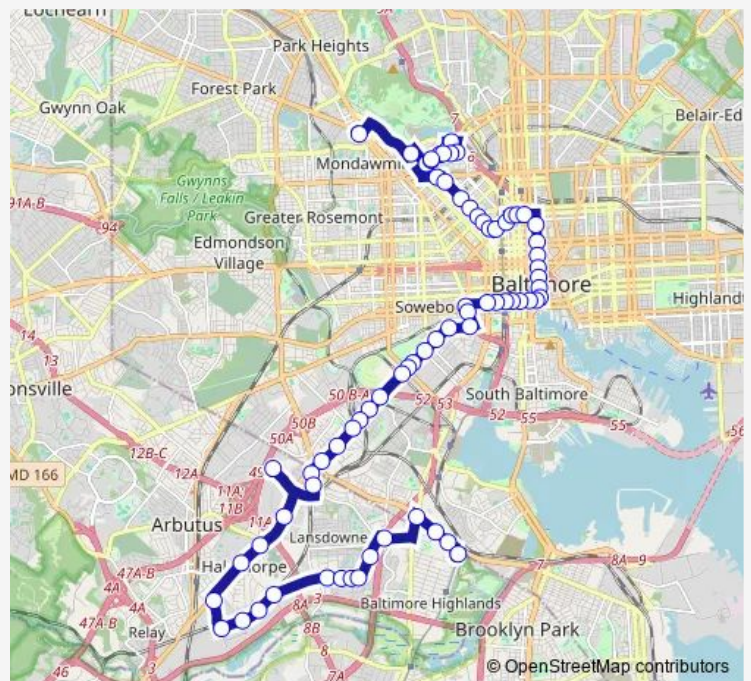

Whitelock ST & Brookfield AVE wb

Whitelock ST & Eutaw PL wb

North AVE & Madison AVE fs eb

Eutaw PL & Presstman ST sb

Eutaw PL & Mcmechen ST sb

Eutaw PL & Lafayette AVE sb

Eutaw PL & Dolphin ST sb

Eutaw ST & 29th Division ST opp sb

Eutaw ST & Preston ST fs sb

MLK Blvd & Linden AVE ns

Chase ST & Park AVE nb

Biddle ST & Maryland AVE eb

Route schedule

Mondawmin Metro Station BAY 9 — Patapsco Light Rail Station BAY 2

Monday	03:34-02:35 <sup>+1</sup>
Tuesday	03:28-02:35 <sup>+1</sup>
Wednesday	03:28-02:35 <sup>+1</sup>
Thursday	03:28-02:35 <sup>+1</sup>
Friday	03:28-02:35 <sup>+1</sup>
Saturday	03:28-01:35 <sup>+1</sup>
Sunday	05:00-02:40 <sup>+1</sup>

Route info

Direction: Mondawmin Metro Station BAY 9

Stops: 73

Trip Duration: 1 hour 13 min

Citylink Yellow — Mondawmin - Patapsco

Biddle ST & Charles ST eb

Biddle ST & Saint Paul ST eb

Guilford AVE & Eager ST sb

Guilford AVE & Madison ST fs sb

Guilford AVE & Centre ST fs sb

Guilford AVE & Pleasant ST sb

Guilford AVE & Saratoga ST fs sb

Guilford AVE & Fayette ST fs sb

South ST & Water ST sb

Lombard St & Calvert St

Lombard St & Light St