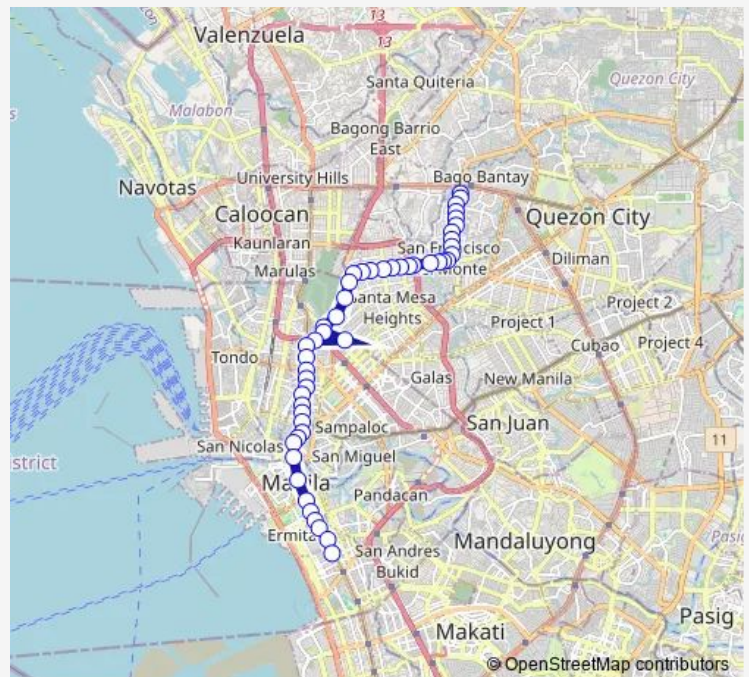

7/11 Del Monte Avenue, Quezon City

Del Monte Avenue / Valencia Intersection, Quezon City

Del Monte Avenue / Malac Intersection, Quezon City

Del Monte Avenue / Don Ramon Intersection, Quezon City

Del Monte Avenue / Araneta Avenue Intersection, Quezon City

Del Monte Avenue / Sto. Domingo Intersection, Quezon City

Del Monte Avenue / Biak na Bato Intersection, Quezon City

**Route schedule**

Roosevelt Avenue / Road B Intersection, Quezon City — Taft Ave, Manila

Monday	00:00
Tuesday	00:00
Wednesday	00:00
Thursday	00:00
Friday	00:00
Saturday	00:00
Sunday	00:00

**Route info**

Direction: Roosevelt Avenue / Road B Intersection, Quezon City

Stops: 49

Trip Duration: 1 hour 5 min