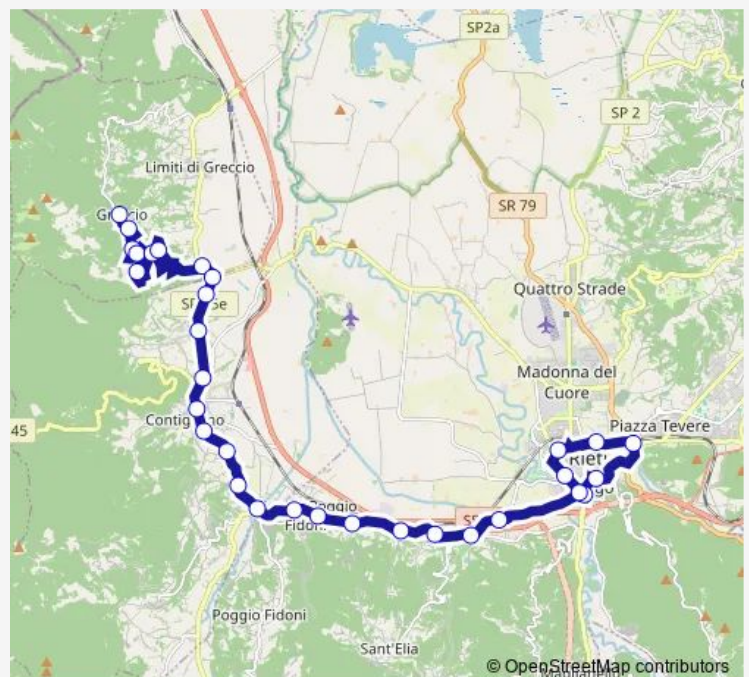

Saturday 09:30

Sunday —

Route info

Direction: Greccio | Piazza Roma # f9601

Stops: 32

Trip Duration: 0 hour 41 min

Greccio - Rieti # Am905a

Rieti | Colle Sant'Antimo # f9641