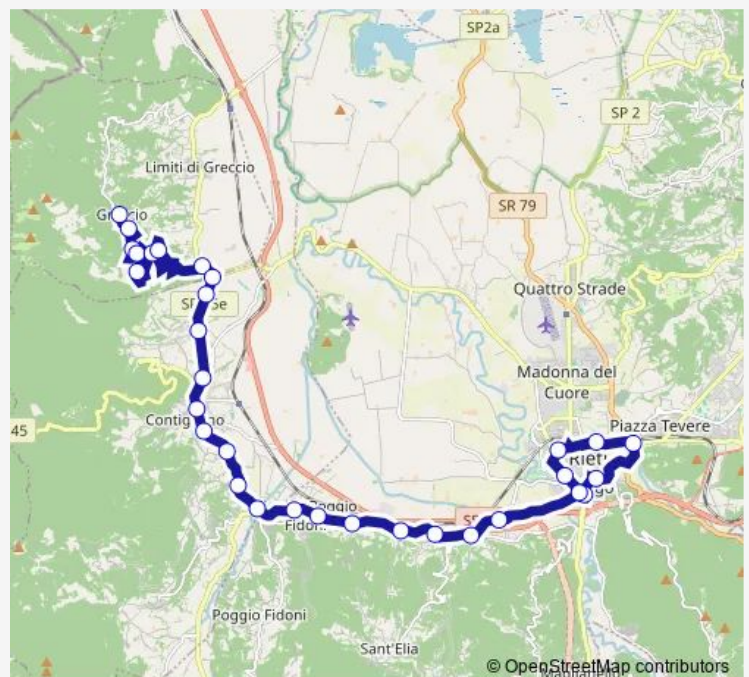

Saturday 09:30

Sunday —

**Route info**

Direction: GRECCIO | Piazza Roma # f9601

Stops: 32

Trip Duration: 0 hour 40 min

Greccio - Rieti # Am905a

RIETI | Colle Sant'Antimo # f9641