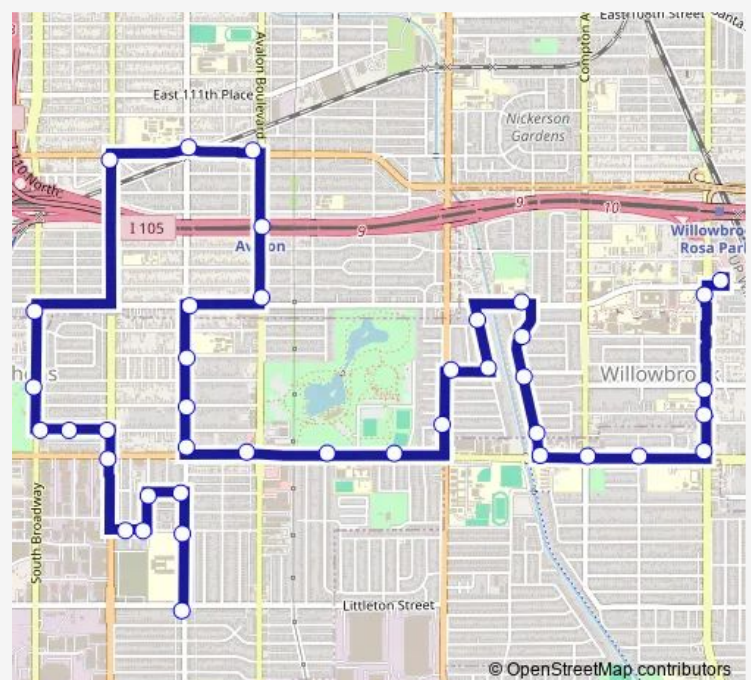

San Pedro St & 126th St

Route schedule

119th St & Hahn's Shopping Plaza — San Pedro St & 135th St

Monday 07:00-17:00

Tuesday 07:00-17:00

Wednesday 07:00-17:00

Thursday 07:00-17:00

Friday 07:00-17:00

Saturday 09:00-17:00

Sunday —

Route info

Direction: 119th St & Hahn's Shopping Plaza

Stops: 40

Trip Duration: 0 hour 25 min

The Link - Willowbrook A

San Pedro St & 122nd St

San Pedro St & 120th St

Avalon Blvd & 120th St

Avalon Blvd & Metro Rail Station

Imperial Hwy & Avalon Blvd

Imperial Hwy & San Pedro St

Imperial Hwy & Main St

Broadway & 120th St

Broadway & 124th St

Direction: San Pedro St & 135th St

Stops: 40

Trip Duration: 0 hour 25 min

Central Ave & 127th St

Central Ave & 123rd St

123rd St & Elva Ave

Elva Ave & 120th St

120th St & Slater Ave