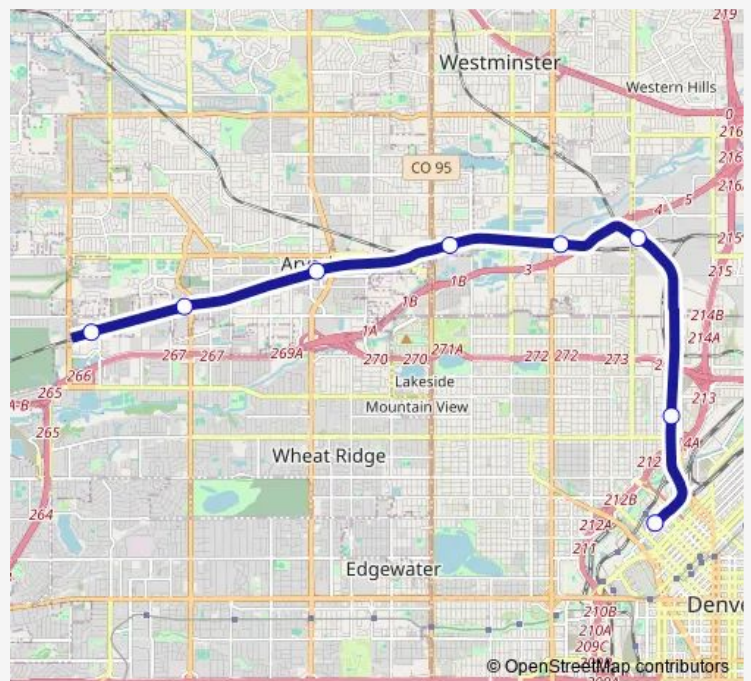

Pecos Junction Station Track 1

Clear Creek - Federal Station Track 1

60th & Sheridan - Arvada Gold Strike Station Track 1

Olde Town Arvada W-Bound

Arvada Ridge Station Track 1

Wheat Ridge - Ward Station Track 1

Route schedule

Union Station Track 7 — Wheat Ridge - Ward Station Track 1

Monday	04:31-00:01 ⁺¹
Tuesday	04:31-00:01 ⁺¹
Wednesday	04:31-00:01 ⁺¹
Thursday	04:31-00:01 ⁺¹
Friday	04:31-00:01 ⁺¹
Saturday	04:31-00:01 ⁺¹
Sunday	04:31-00:01 ⁺¹

Route info

Direction: Union Station Track 7

Stops: 8

Trip Duration: 0 hour 27 min

G — Union Station to Wheat Ridge Ward Station

Direction

Wheat Ridge - Ward Station Track 1 — Union Station Track 7

8 stops

[Open route schedule](#)

Wheat Ridge - Ward Station Track 1

Arvada Ridge Station Track 2

Olde Town Arvada E-Bound

60th & Sheridan - Arvada Gold Strike Station Track 2

Clear Creek - Federal Station Track 2

Pecos Junction Station Track 2