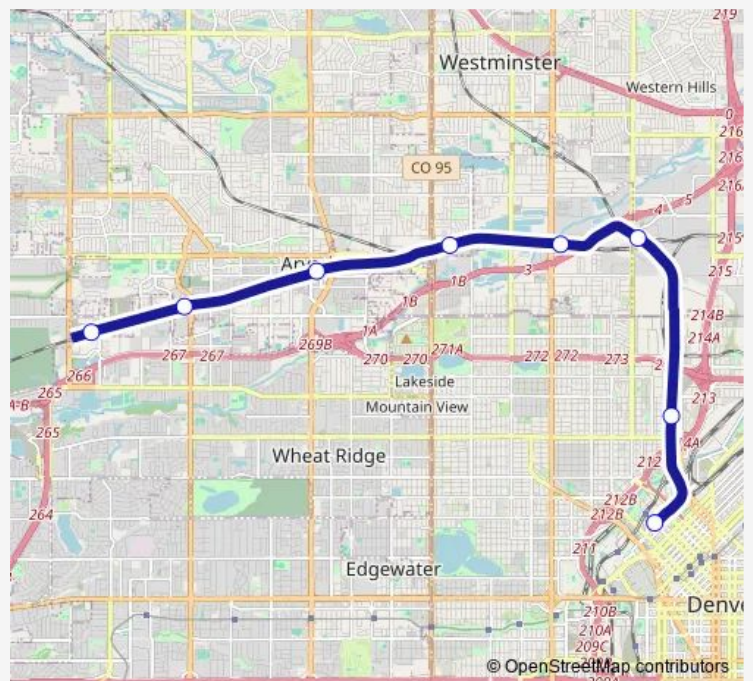

Pecos Junction Station Track 1

Clear Creek - Federal Station Track 1

60th & Sheridan - Arvada Gold Strike Station Track 1

Olde Town Arvada W-Bound

Arvada Ridge Station Track 1

Wheat Ridge - Ward Station Track 1

Route schedule

Union Station Track 7 — Wheat Ridge - Ward Station Track 1

Monday	04:31-00:01 ⁺¹
Tuesday	04:31-00:01 ⁺¹
Wednesday	04:31-00:01 ⁺¹
Thursday	04:31-00:01 ⁺¹
Friday	04:31-00:01 ⁺¹
Saturday	04:31-00:01 ⁺¹
Sunday	04:31-00:01 ⁺¹

Route info

Direction: Union Station Track 7

Stops: 8

Trip Duration: 0 hour 27 min

G — Union Station to Wheat Ridge Ward Station

Direction

Wheat Ridge - Ward Station Track 1 — Union Station Track 7

8 stops

[Open route schedule](#)

Wheat Ridge - Ward Station Track 1

Arvada Ridge Station Track 2

Olde Town Arvada E-Bound

60th & Sheridan - Arvada Gold Strike Station Track 2

Clear Creek - Federal Station Track 2

Pecos Junction Station Track 2