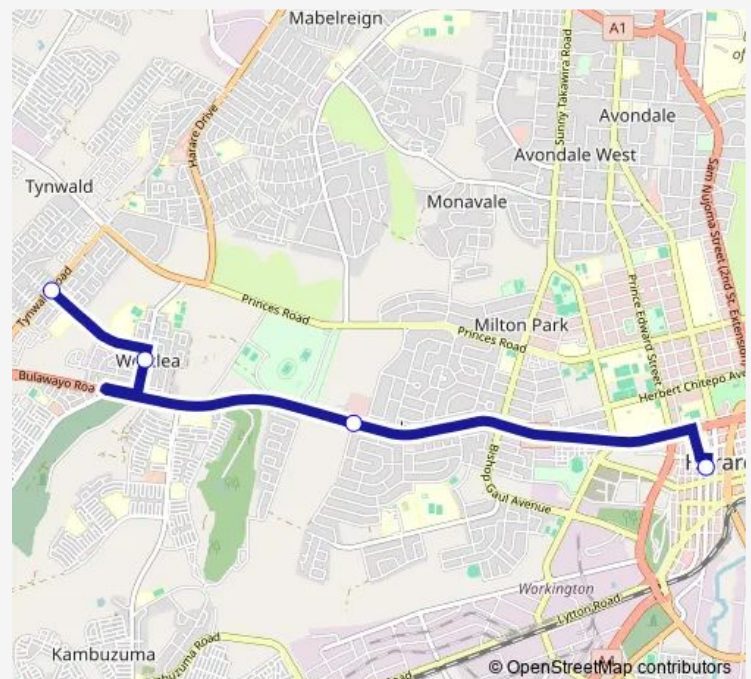

Communal Taxi Service Westlea to Copacabana Rank

[Go to website](#)

Direction

Westlea — Copacabana Rank

4 stops

[Open route schedule](#)

Westlea

Corner 176th Avenue & 11th Avenue

Long Cheng Plaza Bus Stop

Copacabana Rank

Route schedule

Westlea — Copacabana Rank

Monday	12:27
Tuesday	12:27
Wednesday	12:27
Thursday	12:27
Friday	12:27
Saturday	12:27
Sunday	12:27

Route info

Direction: Westlea

Stops: 4

Trip Duration: 0 hour 42 min

Westlea to Copacabana Rank

BusMaps

Communal Taxi Service time schedules and route maps are available in an offline PDF at busmaps.com. Use the busmaps.com website to see live bus times, train schedule or subway schedule, and step-by-step directions for all public transit in Harare