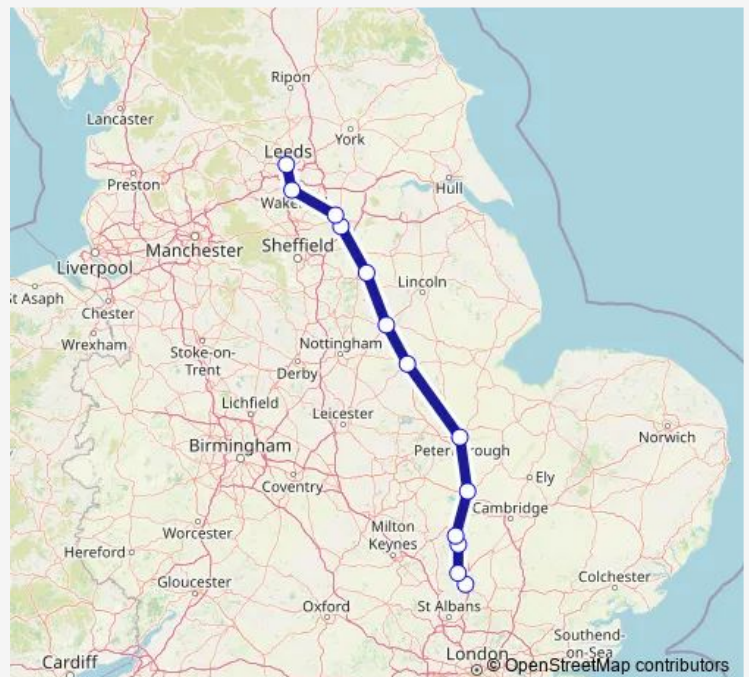

Adwick

Wakefield Westgate

Leeds

Route schedule

Stevenage — Leeds

Monday —

Tuesday —

Wednesday —

Thursday —

Friday 06:13-20:19

Saturday —

Sunday —

Route info

Direction: Stevenage

Stops: 13

Trip Duration: 2 hour 10 min

■ Gr:Svg->Lds — GR train service from SVG to Lds

Direction

Stevenage — Leeds

12 stops

[Open route schedule](#)

Stevenage

Hitchin

Biggleswade

Leeds

Route schedule

Stevenage — Leeds

Monday	—
Tuesday	—
Wednesday	—
Thursday	—
Friday	23:51
Saturday	—
Sunday	—

Route info

Direction: Stevenage

Stops: 12

Trip Duration: 2 hour 45 min