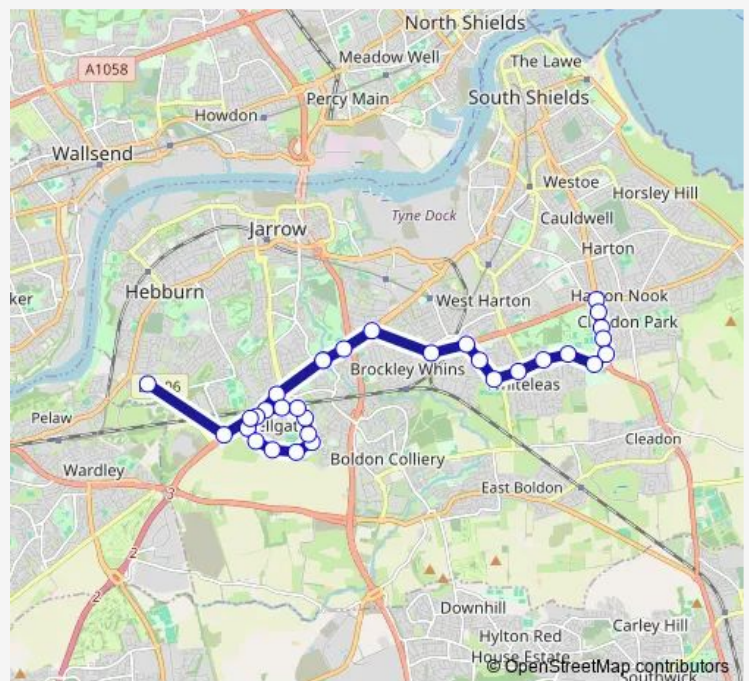

Bus S556 St Josephs Academy - South Shields

[Go to website](#)

Direction

King George Road-Leisure Centre — St Joseph's Catholic Academy

32 stops

[Open route schedule](#)

- King George Road-Leisure Centre
- King George Road- Orchid Gardens
- King George Road-Park Avenue
- King George Road-Elm Avenue
- Ridgeway
- South Shields Community School
- Nevinson Avenue-Tarragon Way
- Nevinson Avenue - Gainsborough Avenue
- Galsworthy Road-Whiteleas Way
- Galsworthy Road-Chuter Ede
- Chesterton Road
- John Reid Road-Cronin Avenue
- South Shields Crematorium
- South Leam
- Leam Lane-Lawson Avenue
- Hedworth Lane-Leam Lane
- Hedworth Lane-Leam Lane
- Roman Road-Haughton Crescent
- Durham Drive-Canterbury Way
- Durham Drive-Lichfield Way
- Durham Drive-Norwich Way

Route schedule

King George Road-Leisure Centre — St Joseph's Catholic Academy

| | |
|-----------|-------|
| Monday | 07:30 |
| Tuesday | 07:30 |
| Wednesday | 07:30 |
| Thursday | 07:30 |
| Friday | 07:30 |
| Saturday | — |
| Sunday | — |

Route info

Direction: King George Road-Leisure Centre

Stops: 32

Trip Duration: 0 hour 50 min

■ S556 — St Josephs Academy - South Shields

Durham Drive-Bristol Way

Durham Drive-Limecroft

Durham Drive-Fellgate Avenue

Durham Drive-St Josephs Way

Durham Drive -Fellgate Metro

Durham Drive-Gloucester Way

Durham Drive-Coventry Way

Durham Drive-Footbridge

Fellgate Estate Entrance

Leam Lane-Lakeside

St Joseph's Catholic Academy