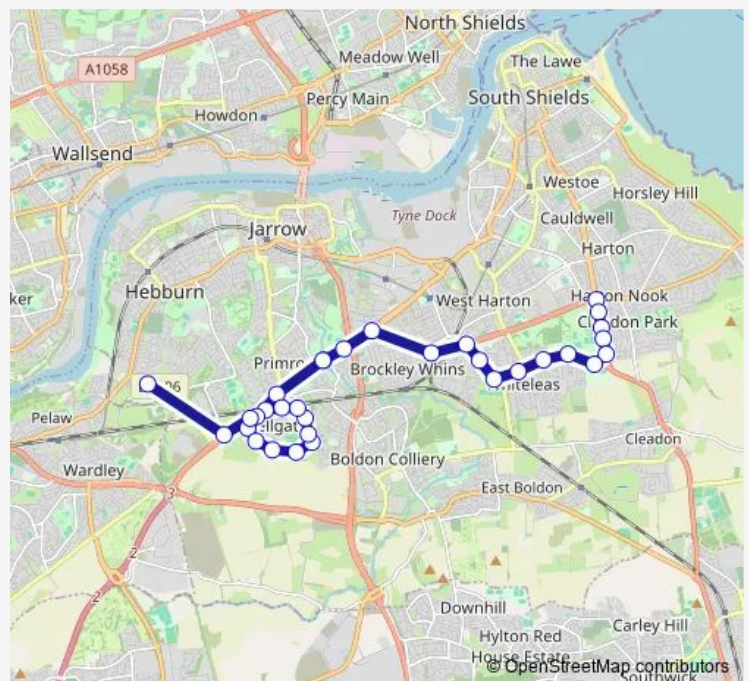

Bus S556 St Josephs Academy - South Shields

[Go to website](#)

Direction

King George Road-Leisure Centre — St Joseph's Catholic Academy

32 stops

[Open route schedule](#)

- King George Road-Leisure Centre
- King George Road- Orchid Gardens
- King George Road-Park Avenue
- King George Road-Elm Avenue
- Ridgeway
- South Shields Community School
- Nevinson Avenue-Tarragon Way
- Nevinson Avenue - Gainsborough Avenue
- Galsworthy Road-Whiteleas Way
- Galsworthy Road-Chuter Ede
- Chesterton Road
- John Reid Road-Cronin Avenue
- South Shields Crematorium
- South Leam
- Leam Lane-Lawson Avenue
- Hedworth Lane-Leam Lane
- Hedworth Lane-Leam Lane
- Roman Road-Haughton Crescent
- Durham Drive-Canterbury Way
- Durham Drive-Lichfield Way
- Durham Drive-Norwich Way

Route schedule

King George Road-Leisure Centre — St Joseph's Catholic Academy

Monday	07:30
Tuesday	07:30
Wednesday	07:30
Thursday	07:30
Friday	07:30
Saturday	—
Sunday	—

Route info

Direction: King George Road-Leisure Centre

Stops: 32

Trip Duration: 0 hour 50 min

■ S556 — St Josephs Academy - South Shields

Durham Drive-Bristol Way

Durham Drive-Limecroft

Durham Drive-Fellgate Avenue

Durham Drive-St Josephs Way

Durham Drive -Fellgate Metro

Durham Drive-Gloucester Way

Durham Drive-Coventry Way

Durham Drive-Footbridge

Fellgate Estate Entrance

Leam Lane-Lakeside

St Joseph's Catholic Academy

S556 Bus time schedules and route maps are available in an offline PDF at busmaps.com. Use the busmaps.com website to see live bus times, train schedule or subway schedule, and step-by-step directions for all public transit in Wallsend