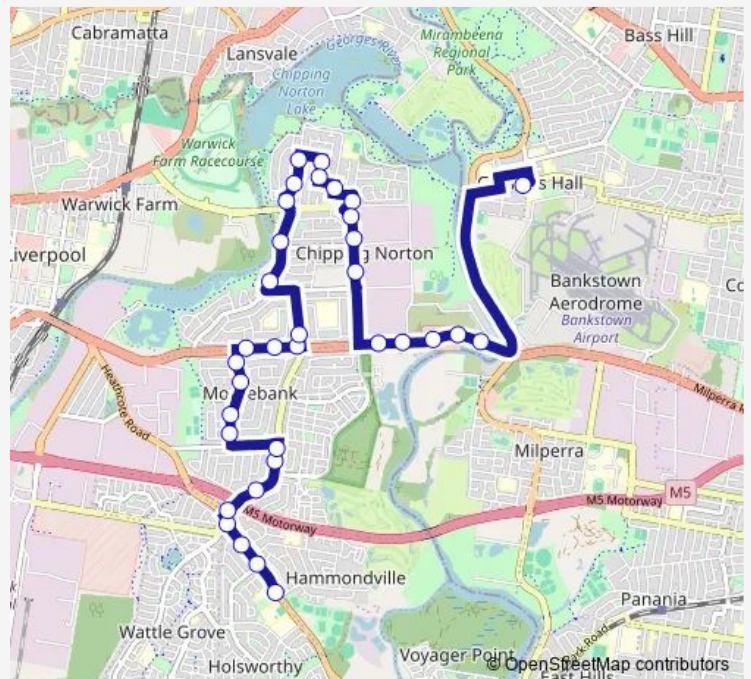

St Joseph's Primary School, Nuwarra Rd

Scalabrini Village, Epsom Rd

Epsom Rd Opp Childs Rd

Abingdon St Before Ascot Dr

Ascot Dr Opp Central Av

Route schedule

St Christopher's Catholic Church, Heathcote Rd — Haig Av After Georges Cres

Monday	07:30
Tuesday	07:30
Wednesday	07:30
Thursday	07:30
Friday	07:30
Saturday	—
Sunday	—

Route info

Direction: St Christopher's Catholic Church, Heathcote Rd

Stops: 34

Trip Duration: 0 hour 35 min

S556 — St Christophers PS to Georges River Grammar via Chipping Norton **BusMaps**

Ascot Dr After Overton Av

Chippenham St Opp Bent St

Chippenham St At Chesham Pl

Central Av Opp Faversham Cres

Market Plaza, Ernest Av

Governor Macquarie Dr After Barry Rd

Governor Macquarie Dr Before Childs Rd

Governor Macquarie Dr Before Alfred Rd

Newbridge Rd Before Pat Devlin Cl

Newbridge Rd Before Riverside Rd

Newbridge Rd Opp Davy Robinson Dr

Newbridge Rd Opp 60

Newbridge Rd Before Rickard Rd

Haig Av After Georges Cres