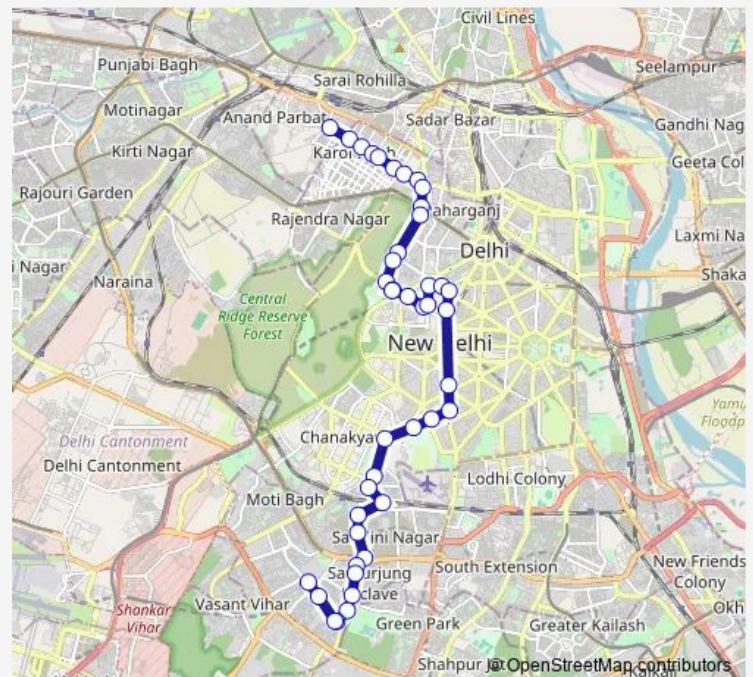

Thursday 05:35-21:02

Friday 05:35-21:02

Saturday 05:35-21:02

Sunday 05:35-21:02

Route info

Direction: Anand Parvat Terminal

Stops: 42

Trip Duration: 1 hour 9 min

610aup

BusMaps

Patel Chowk

Aakashwani Bhawan

Krishan Menon Marg

PS Tuglak Road

Delhi Gymkhana Club

Race Course