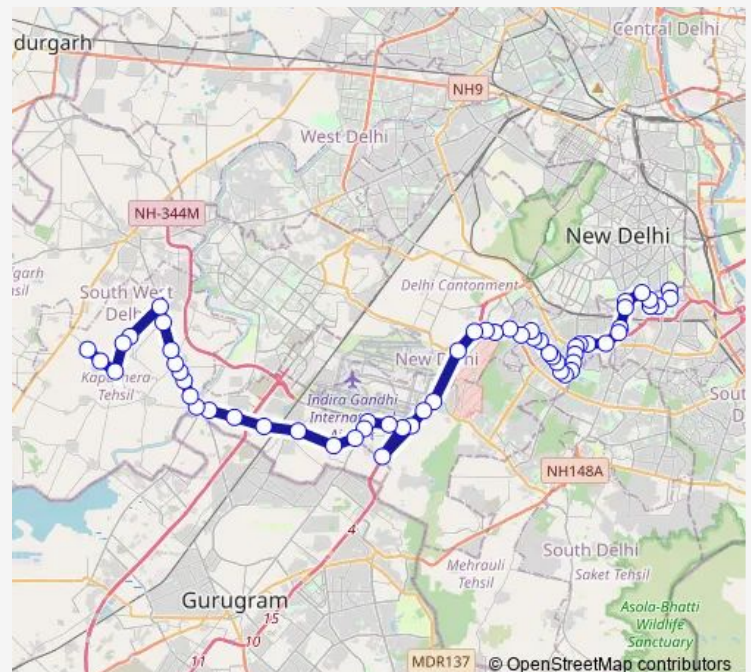

### Route schedule

Sunehari Pulla Depot / Jawahar Lal Nehru Stadium Terminal — Pandwala Kalan (T)

Monday 10:22-18:40

Tuesday 10:22-18:40

Wednesday 10:22-18:40

Thursday 10:22-18:40

Friday 10:22-18:40

Saturday 10:22-18:40

### Route info

Direction: Sunehari Pulla Depot / Jawahar Lal Nehru Stadium Terminal

Stops: 58

Trip Duration: 2 hour 50 min

719up

RK Puram Sec-1

Mohan Singh Market

R K Puram Sec-7