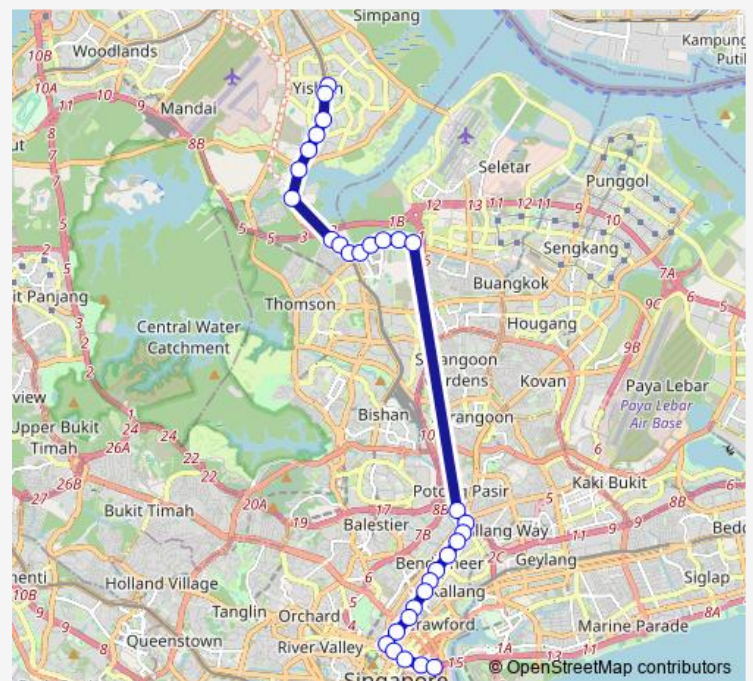

Blk 44

Opp Boon Keng Stn

Bef Lavender St

Route schedule

Yishun Int — Promenade Stn

Monday 06:30

Tuesday 06:30

Wednesday 06:30

Thursday 06:30

Friday 06:30

Saturday 22:50

Sunday 22:53

Route info

Direction: Yishun Int

Stops: 31

Trip Duration: 1 hour 24 min

857b

BusMaps

Hoa Nam Bldg

Aft Allenby Rd

Opp Veerasamy Rd

JLN Besar STN Exit A

OPP Nafa Campus 3

OPP Bencoolen STN Exit B

AFT Bras Basah STN Exit A

Raffles Hotel

Suntec Convention Ctr

Promenade Stn

857b Bus time schedules and route maps are available in an offline PDF at busmaps.com. Use the busmaps.com website to see live bus times, train schedule or subway schedule, and step-by-step directions for all public transit in Singapore