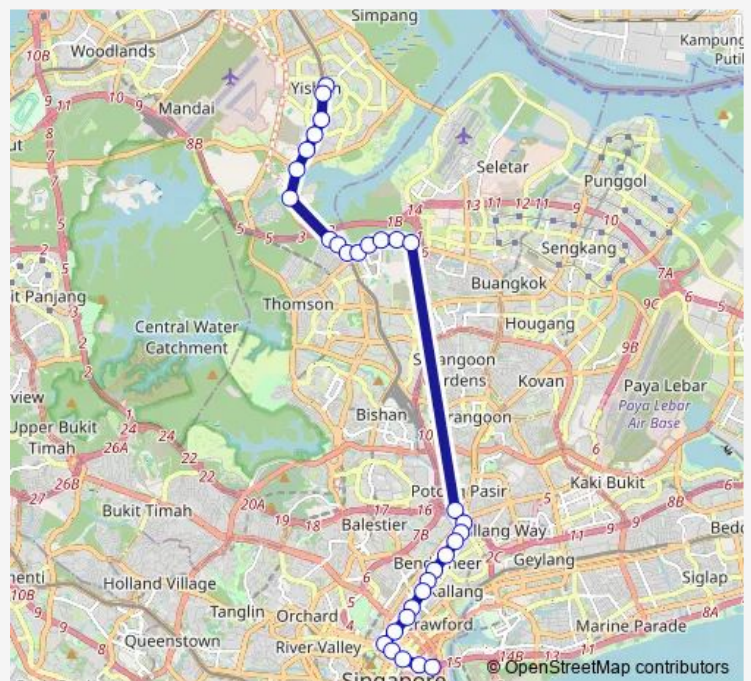

### Route schedule

Yishun Int — Promenade Stn

Monday 06:30

Tuesday 06:30

Wednesday 06:30

Thursday 06:30

Friday 06:30

Saturday 22:50

### Route info

Direction: Yishun Int

Stops: 31

Trip Duration: 1 hour 24 min

857b

Hoa Nam Bldg

Aft Allenby Rd

Opp Veerasamy Rd