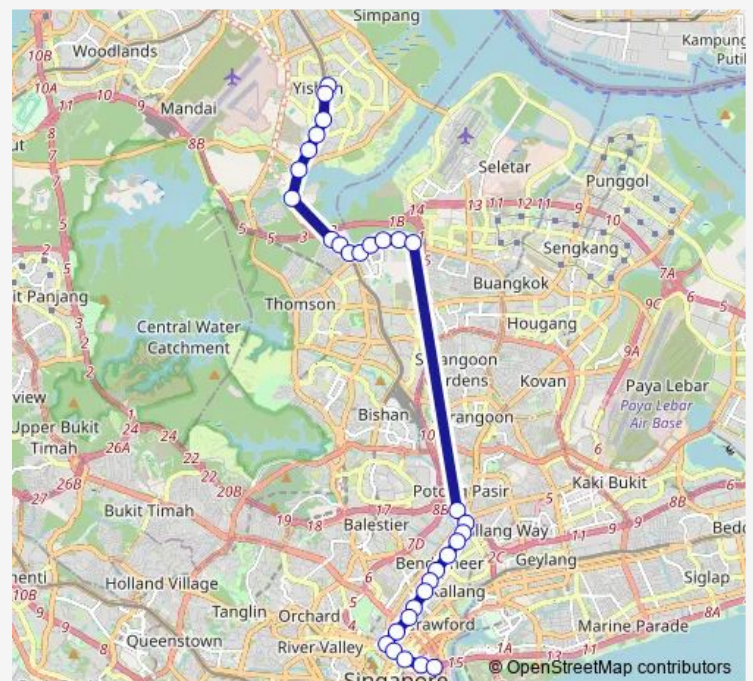

Blk 44

Opp Boon Keng Stn

Bef Lavender St

Route schedule

Yishun Int — Promenade Stn

Monday 06:30

Tuesday 06:30

Wednesday 06:30

Thursday 06:30

Friday 06:30

Saturday 22:50

Sunday 22:53

Route info

Direction: Yishun Int

Stops: 31

Trip Duration: 1 hour 24 min

857B

BusMaps

Hoa Nam Bldg

Aft Allenby Rd

Opp Veerasamy Rd

JLN Besar STN Exit A

OPP Nafa Campus 3

OPP Bencoolen STN Exit B

AFT Bras Basah STN Exit A

Raffles Hotel

Suntec Convention Ctr

Promenade Stn

857B Bus time schedules and route maps are available in an offline PDF at busmaps.com. Use the busmaps.com website to see live bus times, train schedule or subway schedule, and step-by-step directions for all public transit in Singapore