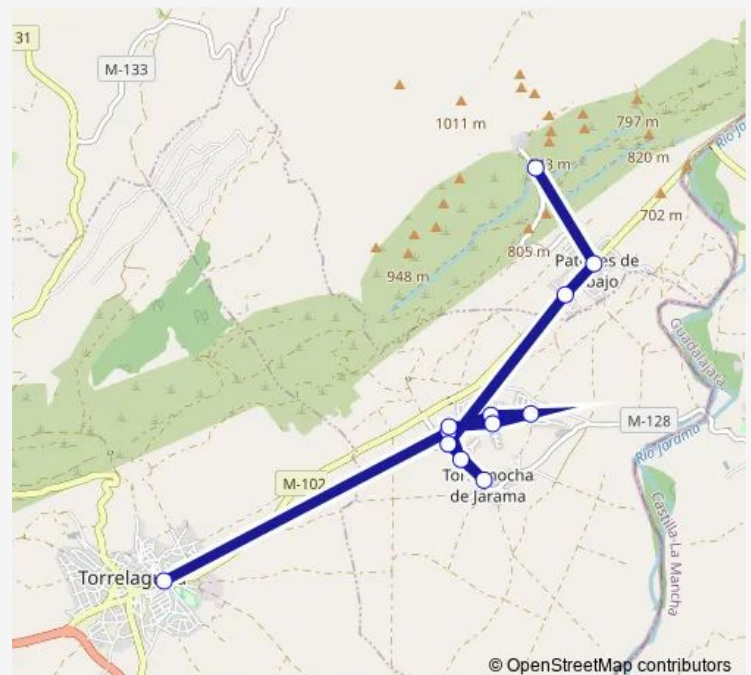

Tuesday 14:30-18:35

Wednesday 14:30-18:35

Thursday 14:30-18:35

Friday 14:30-18:35

Saturday 12:30

Sunday 12:30

Route info

Direction: Redueña

Stops: 17

Trip Duration: 0 hour 45 min

© OpenStreetMap contributors

Direction

Redueña — El Atazar

19 stops

[Open route schedule](#)

Redueña

Thursday 07:45-09:25

Friday 07:45-09:25

Saturday 10:45

Sunday 10:45

Route info

Direction: Torrelaguna

Stops: 17

Trip Duration: 0 hour 40 min

[Open route schedule](#)

Torrelaguna

Av.Hispanidad-Argentina

Av.Hispanidad-Ecuador

Torremocha - Urb El Retiro

Av.Argentina-Ecuador

Torremocha - Urb El Retiro

Torremocha - Canisabel-Torrear