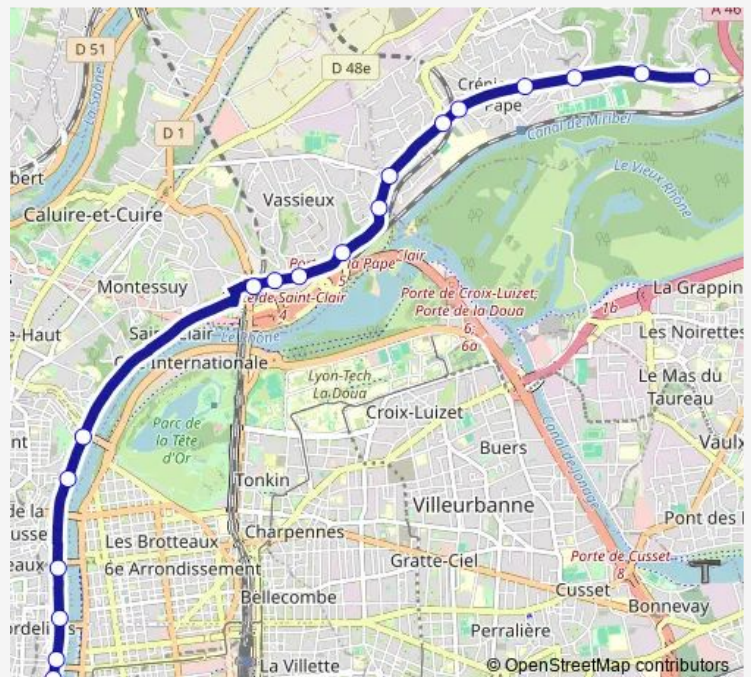

Bus A32 Pont Guillotière RD -> Crépieux Les Brosses

[Go to website](#)

Direction

undefined — undefined

0 stops

[Open route schedule](#)

Route schedule

undefined — undefined

Monday 05:35-19:30

Tuesday 05:35-19:30

Wednesday 05:35-19:30

Thursday 05:35-19:30

Friday 05:35-19:30

Saturday 08:30-19:30

Sunday 08:00-17:00

Route info

Direction:

Stops: 0

Trip Duration: – min

Direction

undefined — undefined

0 stops

[Open route schedule](#)**Route schedule**

undefined — undefined