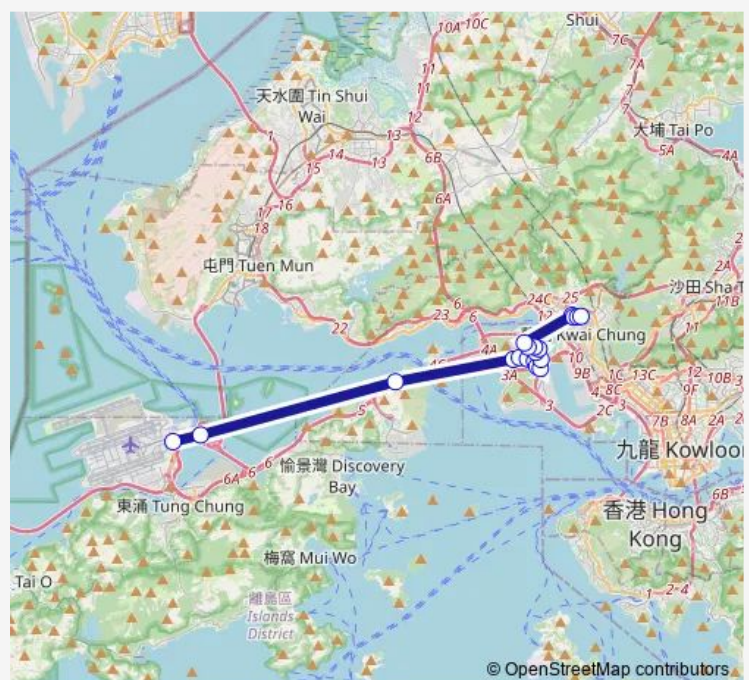

Route schedule

[Lwb] Airport (GTC) BUS Terminus — [Kmb] Kwai Chung Estate BUS Terminus[[Lwb] Kwai Chung Estate BUS Terminus

Monday	17:05-18:05
Tuesday	17:05-18:05
Wednesday	17:05-18:05
Thursday	17:05-18:05
Friday	17:05-18:05
Saturday	17:05-18:05
Sunday	17:05-18:05

Route info

Direction: [Lwb] Airport (GTC) BUS Terminus

Stops: 22

Trip Duration: 1 hour 22 min

■ A32 — Kwai Chung Estate - Airport (Ground Transportation Centre)

[Kmb+Ctb] Ching WAI House Cheung Ching Estate/
Ching WAI House Cheung Ching Estate, Ching Hong Road[[Kmb] Ching WAI House Cheung Ching Estate][Lwb] Ching WAI House Cheung Ching Estate