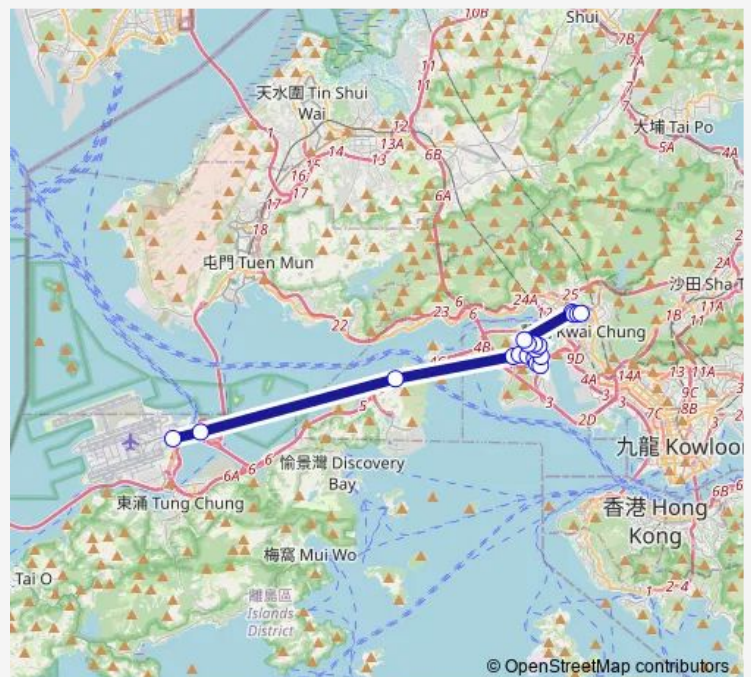

Route schedule

[Lwb] Airport (GTC) BUS Terminus — [Kmb] Kwai Chung Estate BUS Terminus[[Lwb] Kwai Chung Estate BUS Terminus

Monday	17:05-18:05
Tuesday	17:05-18:05
Wednesday	17:05-18:05
Thursday	17:05-18:05
Friday	17:05-18:05
Saturday	17:05-18:05
Sunday	17:05-18:05

Route info

Direction: [Lwb] Airport (GTC) BUS Terminus

Stops: 22

Trip Duration: 1 hour 23 min

■ A32 — Kwai Chung Estate - Airport (Ground Transportation Centre)

[Kmb+Ctb] Ching WAI House Cheung Ching Es-
tate/
Ching WAI House Cheung Ching Estate, Ching
Hong Road[[Kmb] Ching WAI House Cheung Ching Es-
tate][Lwb] Ching WAI House Cheung Ching Estate