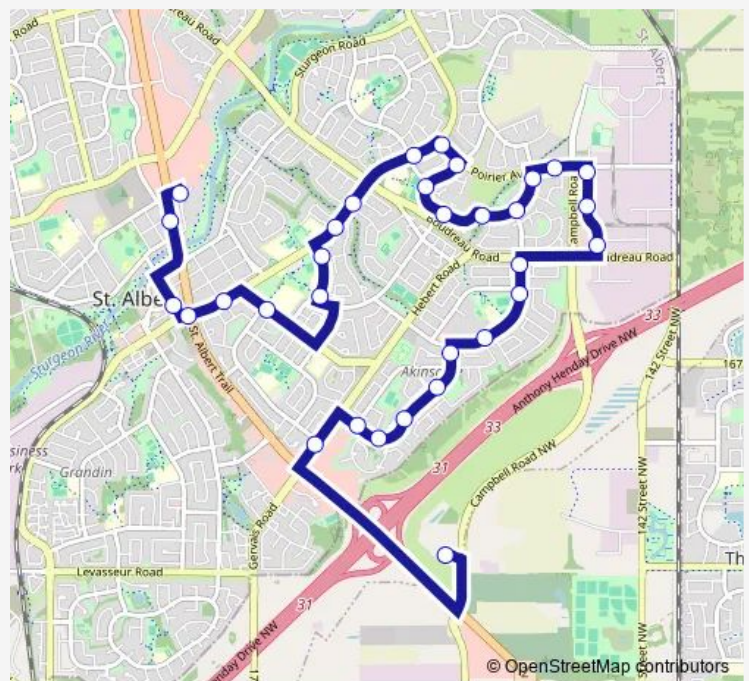

Bus A32 Akinsdale - Campbell - Pineview - Forest Lawn

[Go to website](#)

Direction

St. Albert Centre Exchange — Nakî Transit Station and Park and Ride

32 stops

[Open route schedule](#)

- St. Albert Centre Exchange
- St Albert Trail & Madison Ave
- Perron St & St Thomas Street
- SWC Ave & Perron St
- SWC Ave & Cunningham Rd
- Cunningham Rd & Sunset Blvd
- Fairview Blvd & Forest Dr
- Fairview Blvd & Fairchild Dr
- SWC Ave & Franklin Pl
- SWC Ave & Flagstone Cres
- SWC Ave & Park Ave
- Poirier Avenue & Sir Winston Churchill Avenue
- Parkwood Dr & Poirier Ave
- Parkwood Dr & Park Ave
- Parkwood Dr & Primeau Lane
- Pineview Dr & Parkwood Dr
- Pineview Dr & Page Dr
- Pineview Dr & Poirier Ave
- Poirier Ave & Campbell Rd
- Carnegie Dr & Corriveau Ave
- Carnegie Dr & Transit Garage

Route info

Direction: St. Albert Centre Exchange

Stops: 32

Trip Duration: 0 hour 28 min

A32 — Akinsdale - Campbell - Pineview - Forest Lawn **BusMaps**

Carnegie Dr & Boudreau Rd

Akins Dr & Boudreau Rd

Akins Dr & Alpine Blvd

Direction

Nakî Transit Station and Park and Ride — St. Albert Centre Exchange

33 stops

[Open route schedule](#)

Nakî Transit Station and Park and Ride

St Albert Trail & Superstore South

Hebert Rd & Sunset Blvd

Direction: Nakî Transit Station and Park and Ride

Stops: 33

Trip Duration: 0 hour 28 min

SWC Ave & Ridgewood Terr

Fairview Blvd & Fairchild Dr

Fairview Blvd & Fairfax Cres

Cunningham Rd & Forest Dr

Cunningham Rd & Sunset Blvd