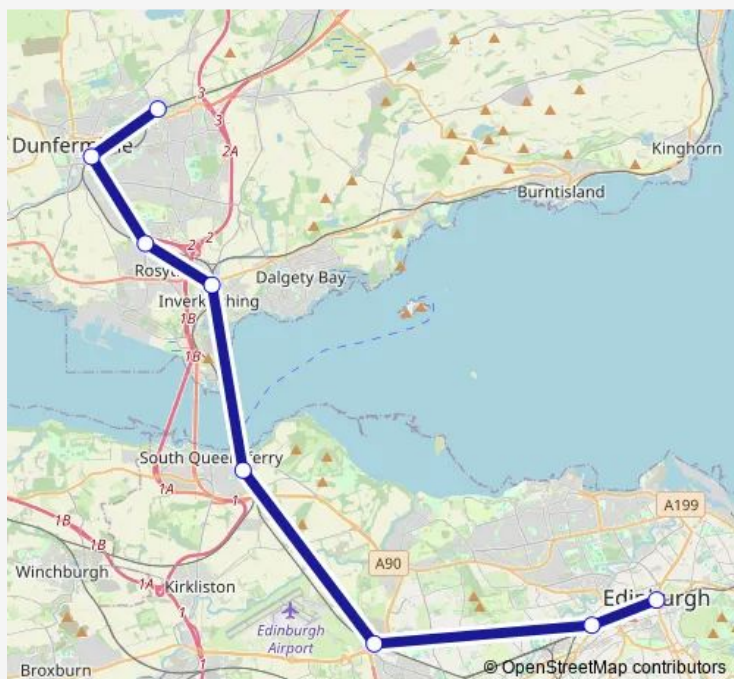

### Direction

Dunfermline Queen Margaret — Edinburgh

9 stops

[Open route schedule](#)

Dunfermline Queen Margaret

Dunfermline Town

Rosyth

Inverkeithing

### Route schedule

Dunfermline Queen Margaret — Edinburgh

Monday 07:08

Tuesday 07:08

Wednesday 07:08

Thursday 07:08

Friday 07:08

Saturday —

### Route info

Direction: Dunfermline Queen Margaret

Stops: 9

Trip Duration: 0 hour 35 min

■ Sr:Dfl->Edb — SR train service from DFL to Edb

## Direction

Dunfermline Queen Margaret — Edinburgh

8 stops

[Open route schedule](#)

Dunfermline Queen Margaret

Dunfermline Town

Rosyth

Inverkeithing