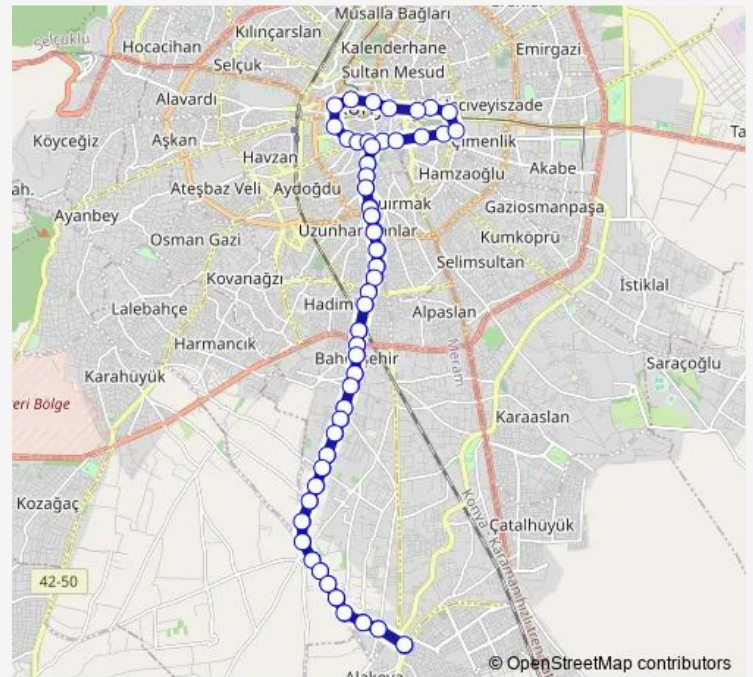

Boydere

Hasanköy

Akarca

Meram Fidanlık

Akmescit

Aritoprak

Yeşiloba

4 Nolu Sağlık Ocağı

Baybal

Route schedule

Alakova SON Durak — Alakova SON Durak

Monday	06:00-00:30 ⁺¹
Tuesday	06:00-00:30 ⁺¹
Wednesday	06:00-00:30 ⁺¹
Thursday	06:00-00:30 ⁺¹
Friday	06:00-00:30 ⁺¹
Saturday	06:00-00:30 ⁺¹
Sunday	07:00-00:20 ⁺¹

Route info

Direction: Alakova SON Durak

Stops: 84

Trip Duration: 1 hour 21 min

21-A — Kalfalar - Kalfalar

BusMaps

Reha

Tornacilar