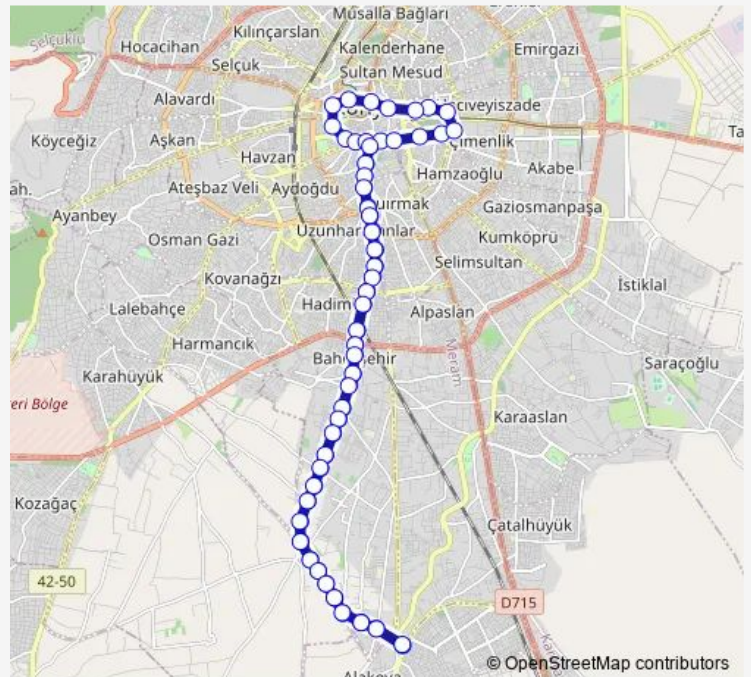

Boydere

Hasanköy

Akarca

Meram Fidanlık

Akmescit

Aritoprak

Yeşiloba

4 Nolu Sağlık Ocağı

Baybal

Route schedule

Alakova SON Durak — Alakova SON Durak

Monday	06:00-00:30 ⁺¹
Tuesday	06:00-00:30 ⁺¹
Wednesday	06:00-00:30 ⁺¹
Thursday	06:00-00:30 ⁺¹
Friday	06:00-00:30 ⁺¹
Saturday	06:00-00:30 ⁺¹
Sunday	07:00-00:20 ⁺¹

Route info

Direction: Alakova SON Durak

Stops: 84

Trip Duration: 1 hour 11 min

21-A — Kalfalar - Kalfalar

BusMaps

Reha

Tornacilar