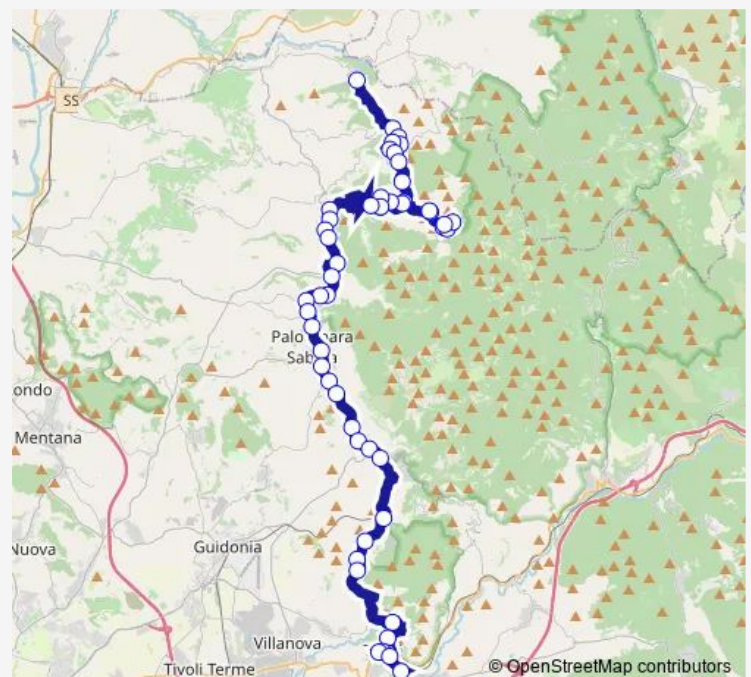

Monday 06:35

Tuesday 06:35

Wednesday 06:35

Thursday 06:35

Friday 06:35

Saturday —

Sunday —

Route info

Direction: Nerola | Via Montorio Via 4 Novembre # f14981

Stops: 51

Trip Duration: 1 hour 15 min

Nerola - Tivoli # PI344a

Moricone | Via Monteflavio Via Roma # f000017

Moricone | Via Roma Via Petronella # f14998