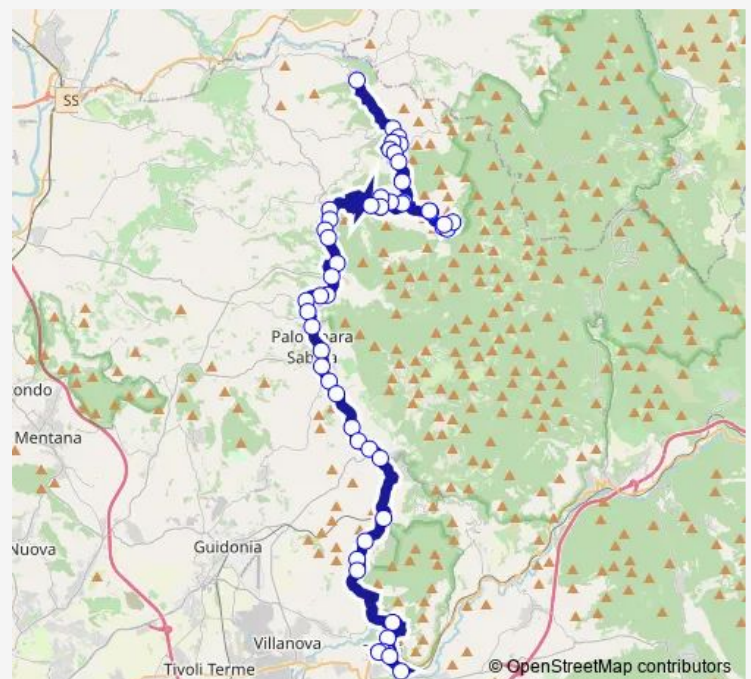

Monday 06:35

Tuesday 06:35

Wednesday 06:35

Thursday 06:35

Friday 06:35

Saturday —

Sunday —

Route info

Direction: Nerola | Via Montorio Via 4 Novembre # f14981

Stops: 51

Trip Duration: 1 hour 15 min

Nerola - Tivoli # PI344a

Moricone | Via Monteflavio Via Roma # f000017

Moricone | Via Roma Via Petronella # f14998