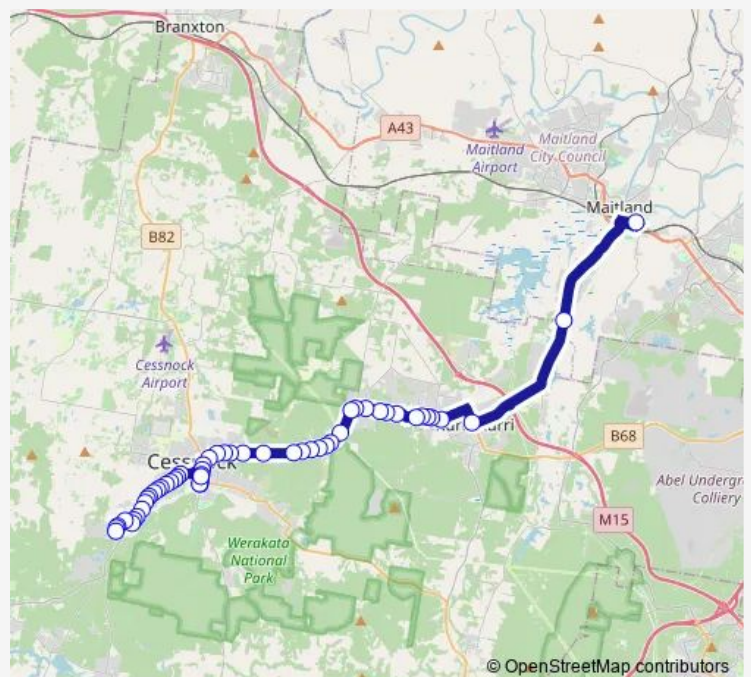

Monday 16:10

Tuesday 16:10

Wednesday —

Thursday 16:05

Friday 16:10

Saturday —

Sunday —

Route info

Direction: All Saints' College, St Mary's Campus, Bent St

Stops: 53

Trip Duration: 0 hour 48 min

S867 — All Saints College Maitland to Bellbird Ps

Maitland Rd Opp Tunnel Rd

Maitland Rd Opp Quarry St

Maitland Rd Before Gallaghers St