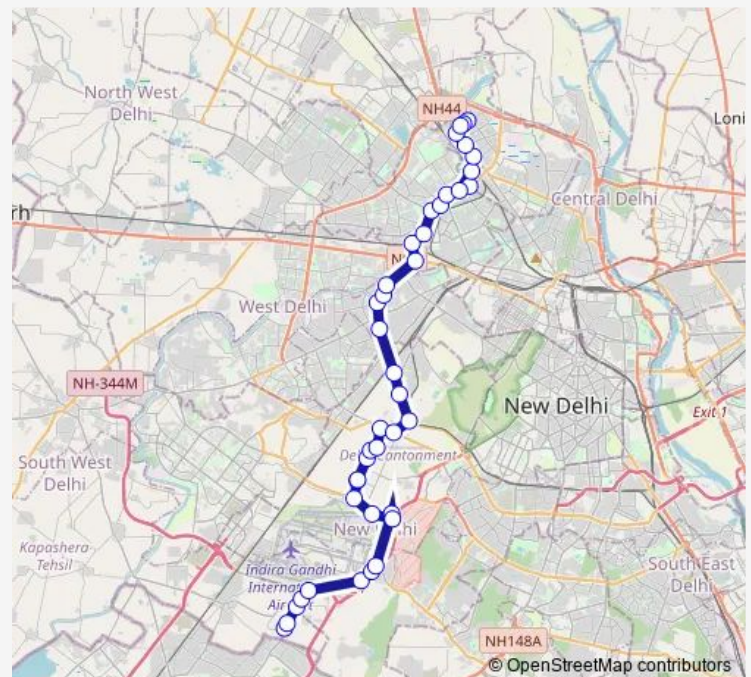

Thimiyon Park

Base Hospital

Naraina Village (Ring Road)

Route schedule

Kapashera Border — Jahangirpuri A-Block

Monday 09:50-21:30

Tuesday 09:50-21:30

Wednesday 09:50-21:30

Thursday 09:50-21:30

Friday 09:50-21:30

Saturday 09:50-21:30

Sunday 09:50-21:30

Route info

Direction: Kapashera Border

Stops: 41

Trip Duration: 2 hour 11 min