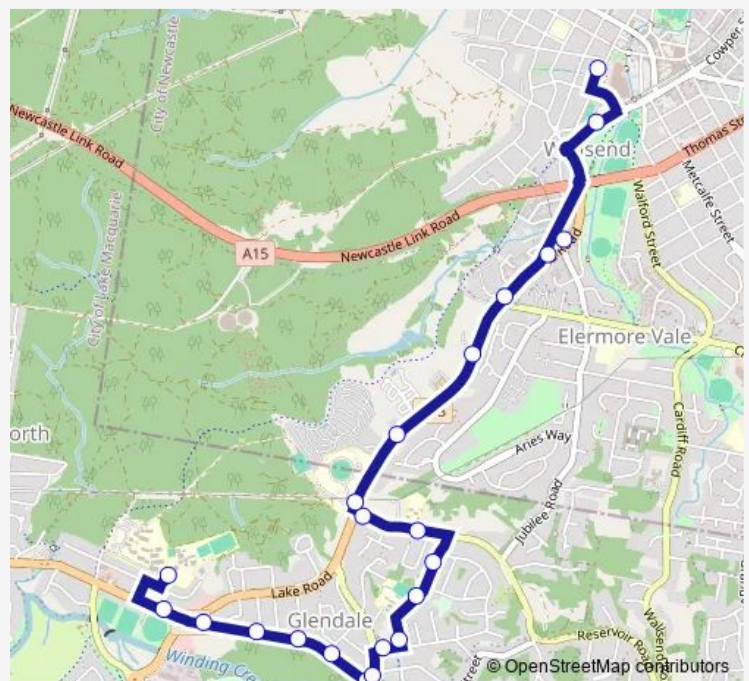

Main Rd After Fairleigh St

Main Rd Before Manuel St

Main Rd At Poyner Av

Main Rd At Lilian St

Main Rd After Bruce St

Main Rd Before Glendale Dr

Glendale Dr Opp Alfred St

Graham St After Glendale Dr

Woodlands Retirement Village, Lake Rd

Lake Rd After Dorrigo St

Lake Rd Opp Jubilee Rd

Route schedule

Glendale Tech High School Bus Bay, Clare St — Wallsend District Library, Bunn St

Monday	—
Tuesday	—
Wednesday	—
Thursday	—
Friday	14:15
Saturday	—
Sunday	—

Route info

Direction: Glendale Tech High School Bus Bay, Clare St

Stops: 22

Trip Duration: 0 hour 15 min

6221 — Glendale Technology HS to Wallsend Shops

Cowper St Opp Wal Herd Park

Wallsend District Library, Bunn St