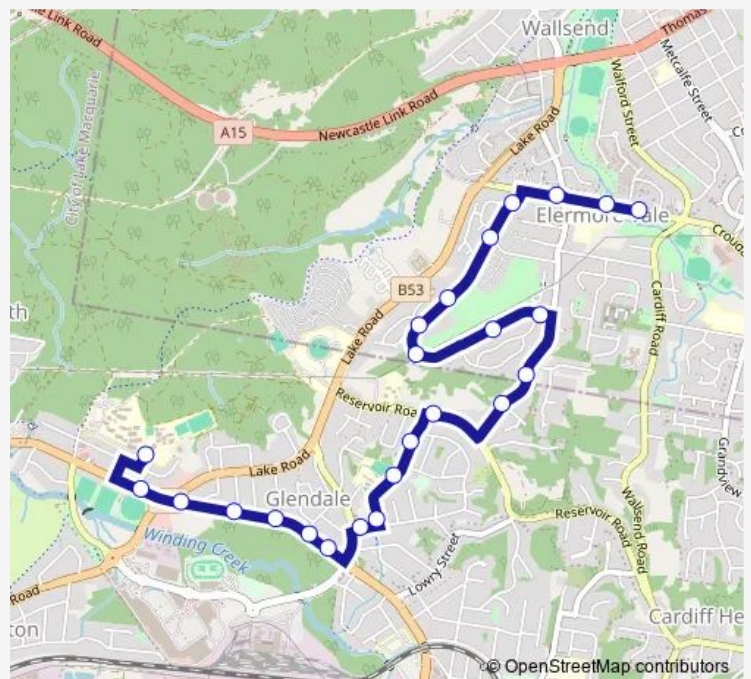

Main Rd After Fairleigh St

Main Rd Before Manuel St

Main Rd At Poyner Av

Main Rd At Lilian St

Main Rd After Bruce St

Main Rd Before Glendale Dr

Graham St After Glendale Dr

Clarence St At Graham St

Clarence St Opp Karen Av

Clarence St Opp Graham St

Reservoir Rd Opp Clarence St

Jubilee Rd Opp Ellerdale Dr

Jubilee Rd Opp Robinia Cl

Aries Way Before Pisces Av

27 Aries Way

Aries Way After Leo Cl

Aries Way At Virgo St

Aries Way After Virgo St

Aries Way Opp Taurus St

Aries Way At Aquarius Av

Route schedule

Glendale Tech High School Bus Bay, Clare St — Croudace Rd After Sherwood St

Monday	—
Tuesday	—
Wednesday	—
Thursday	—
Friday	14:15
Saturday	—
Sunday	—

Route info

Direction: Glendale Tech High School Bus Bay, Clare St

Stops: 24

Trip Duration: 0 hour 20 min

6221 — Glendale Technology HS to Elernmore Vale

Croudace Rd At Jubilee Rd

Croudace Rd Opp Elernore Vale Public School