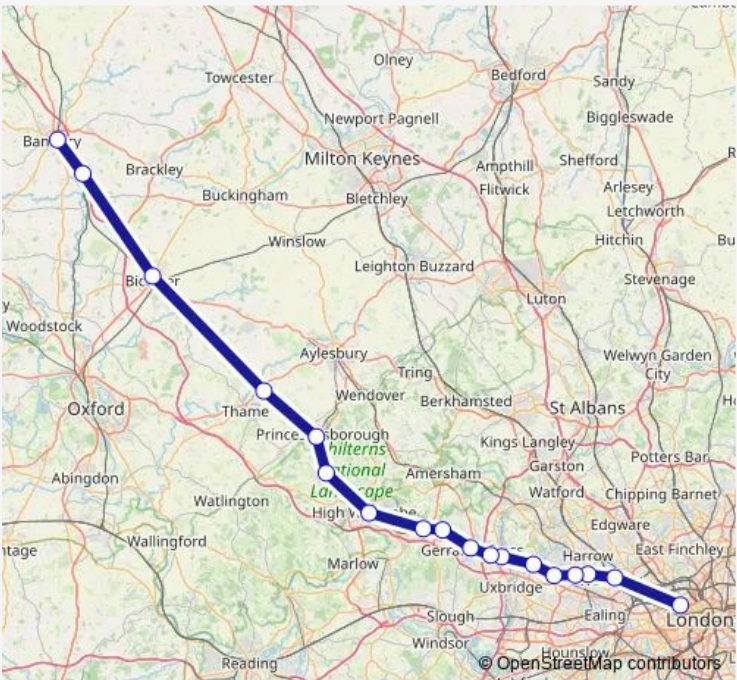

Rail Ch:Myb->Ban CH train service from MYB to Ban

[Go to website](#)

Direction
 London Marylebone — Banbury
 18 stops
[Open route schedule](#)

- London Marylebone
- Wembley Stadium
- Sudbury Hill Harrow
- Northolt Park
- South Ruislip
- West Ruislip
- Denham
- Denham Golf Club
- Gerrards Cross
- Seer Green
- Beaconsfield
- High Wycombe
- Saunderton
- Princes Risborough
- Haddenham & Thame Parkway
- Bicester North
- Kings Sutton
- Banbury

Route schedule
 London Marylebone — Banbury

| | |
|-----------|---------------------------|
| Monday | 00:03-00:05 ⁺¹ |
| Tuesday | 00:05-00:05 ⁺¹ |
| Wednesday | 00:05-00:05 ⁺¹ |
| Thursday | 00:05-00:05 ⁺¹ |
| Friday | 00:05-00:05 ⁺¹ |
| Saturday | 00:05-23:45 |
| Sunday | 22:35-00:03 ⁺¹ |

Route info
 Direction: London Marylebone
 Stops: 18
 Trip Duration: 1 hour 46 min

■ Ch:Myb->Ban — CH train service from MYB to Ban **BusMaps**

Direction

London Marylebone — Banbury

18 stops

[Open route schedule](#)

Kings Sutton

Banbury

Route schedule

London Marylebone — Banbury

Monday 23:11

Tuesday 23:11

Wednesday 23:11

Thursday 23:11