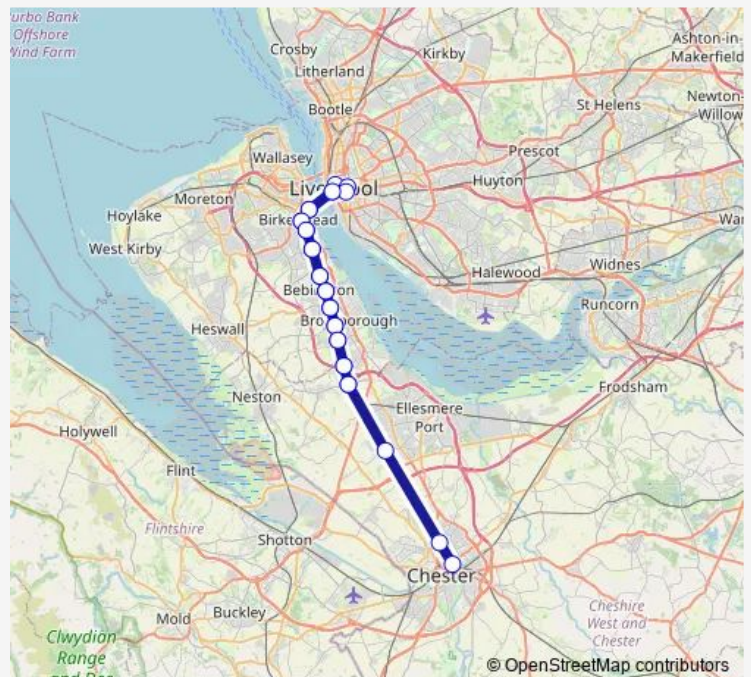

Rail Me:Hoo->Ctr ME train service from HOO to Ctr

[Go to website](#)

Direction

Hooton — Chester

30 stops

[Open route schedule](#)

- Hooton
- Eastham Rake
- Bromborough
- Bromborough Rake
- Spital
- Port Sunlight
- Bebington
- Rock Ferry
- Green Lane
- Birkenhead Central
- Birkenhead Hamilton Square
- Liverpool James Street
- Moorfields
- Liverpool Lime Street
- Liverpool Central
- Liverpool James Street
- Birkenhead Hamilton Square
- Birkenhead Central
- Green Lane
- Rock Ferry
- Bebington

Route schedule

Hooton — Chester

Monday	05:39-05:44
Tuesday	05:39-05:44
Wednesday	05:39-05:44
Thursday	05:39-05:44
Friday	05:39-05:44
Saturday	05:39-05:44
Sunday	07:44

Route info

Direction: Hooton

Stops: 30

Trip Duration: 1 hour 12 min

■ Me:Hoo->Ctr — ME train service from HOO to Ctr

Port Sunlight

Spital

Bromborough Rake

Bromborough

Eastham Rake

Hooton

Capenhurst

Bache

Chester

Me:Hoo->Ctr Rail time schedules and route maps are available in an offline PDF at busmaps.com. Use the busmaps.com website to see live bus times, train schedule or subway schedule, and step-by-step directions for all public transit in Liverpool